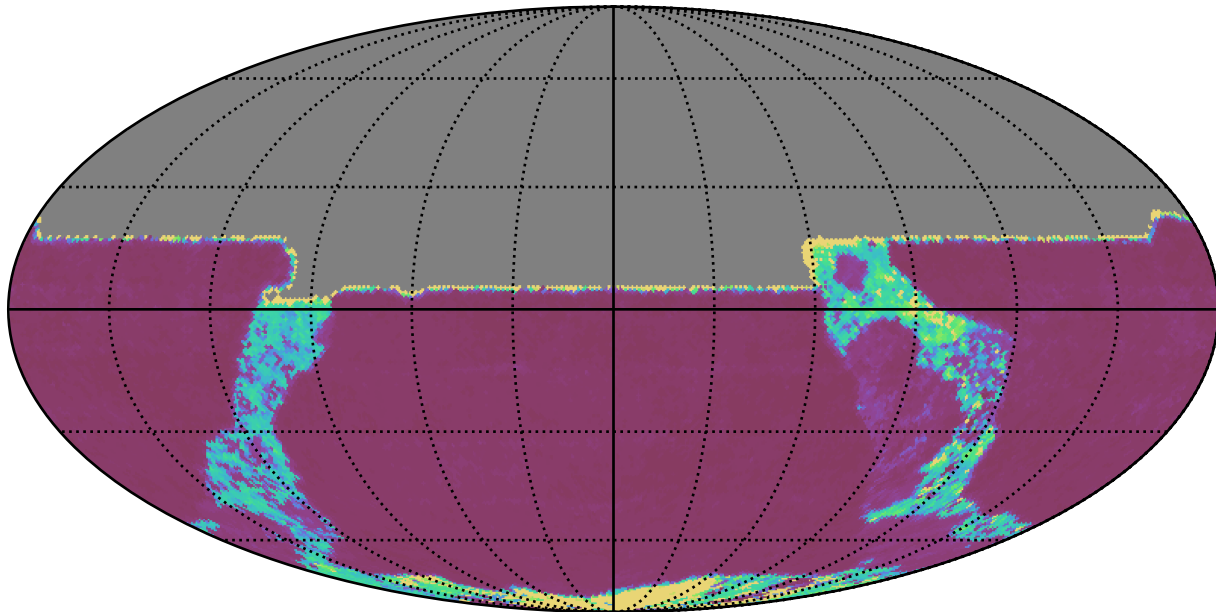

ddf_loaded_fl1_v3.4_10yrs All sky y band: 20thPercentile Inter-Night Gap

20thPercentile Inter-Night Gap
(days)