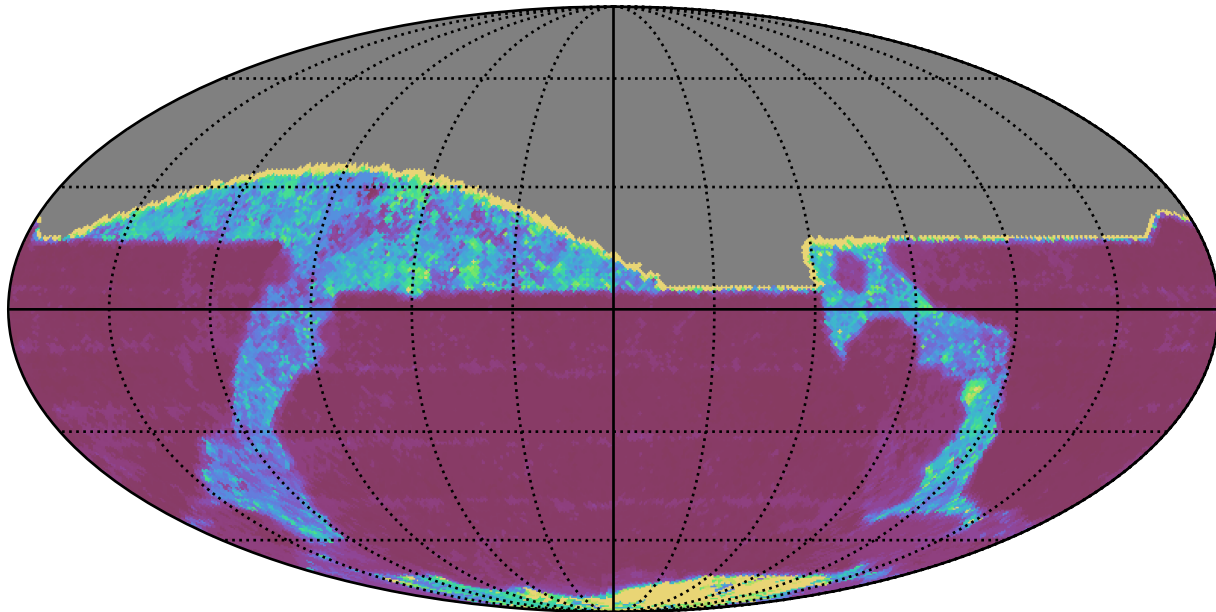

ddf_loaded_fl1_v3.4_10yrs All sky i band: 20thPercentile Inter-Night Gap

20thPercentile Inter-Night Gap
(days)