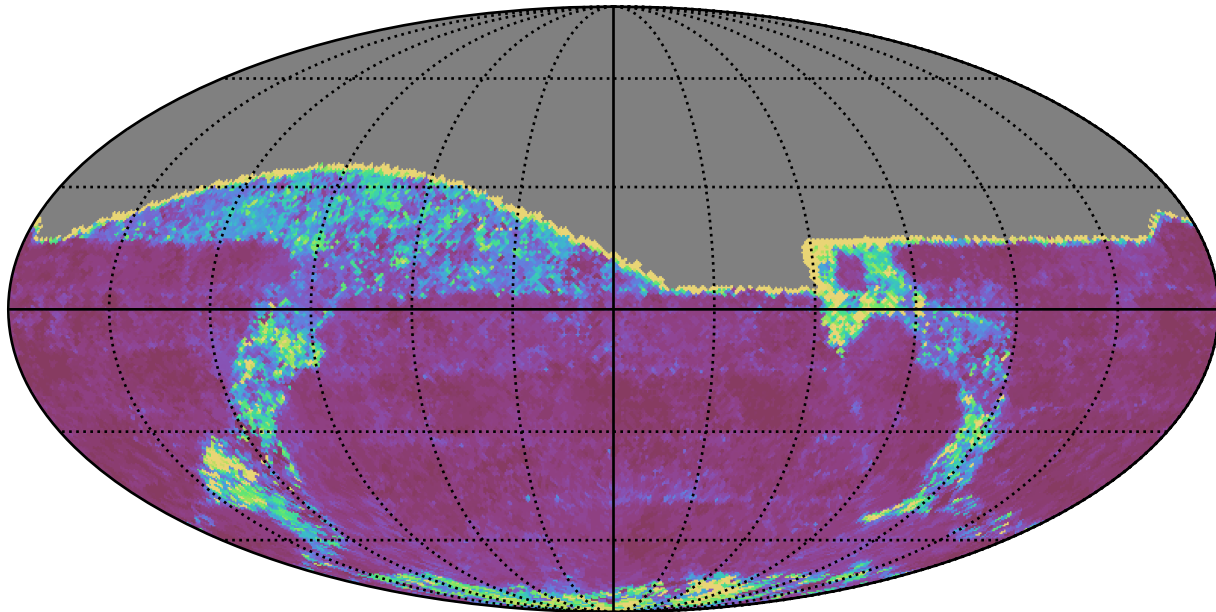

ddf_loaded_fl1_v3.4_10yrs All sky g band: 20thPercentile Inter-Night Gap

20thPercentile Inter-Night Gap
(days)