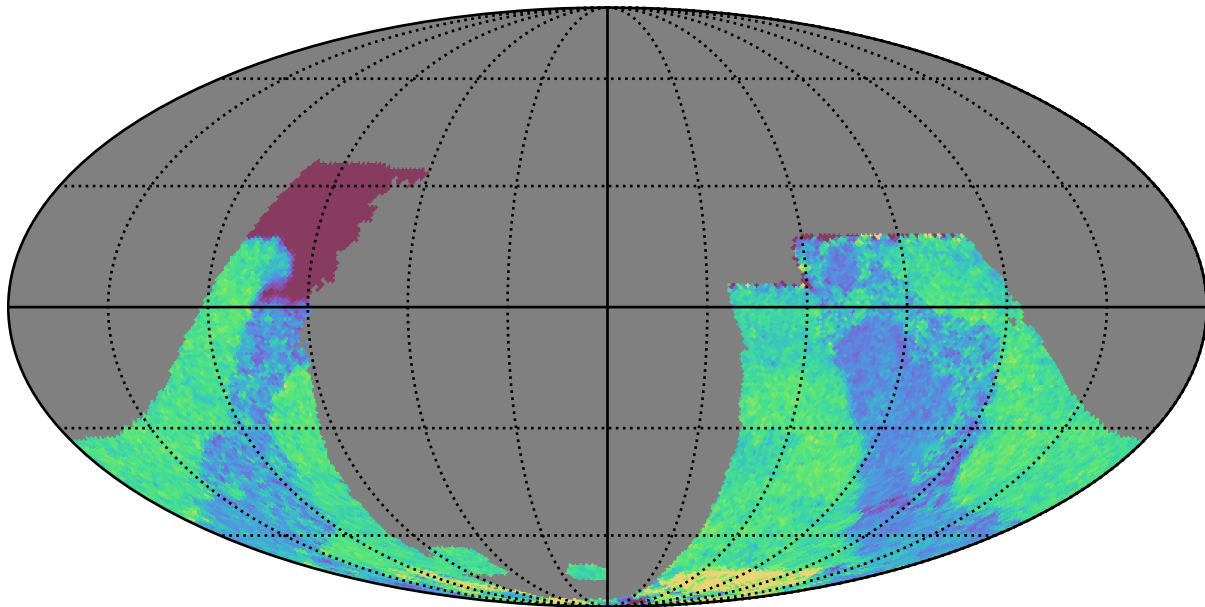

ddf_loaded_fl1_v3.3_10yrs : GalplaneTimePerFilter_galactic_plane_map_u

GalplaneTimePerFilter_galactic_plane_map_u
(filter mag MJD s)