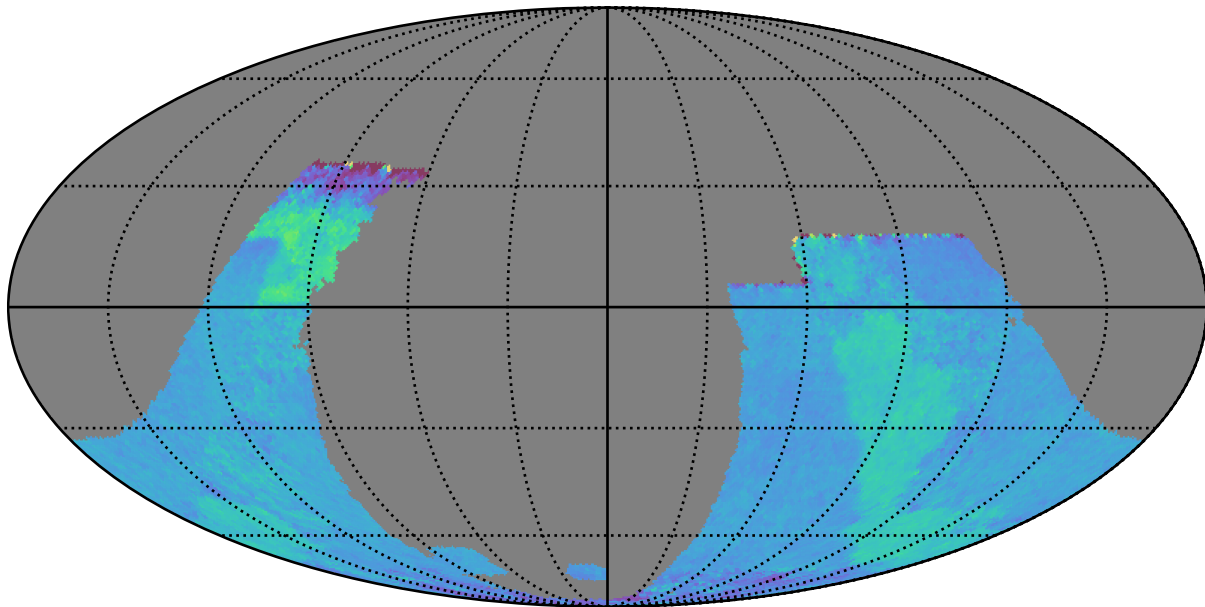

ddf\_loaded\_fl1\_v3.3\_10yrs : GalplaneTimePerFilter\_galactic\_plane\_map\_r

GalplaneTimePerFilter\_galactic\_plane\_map\_r  
(filter mag MJD s)