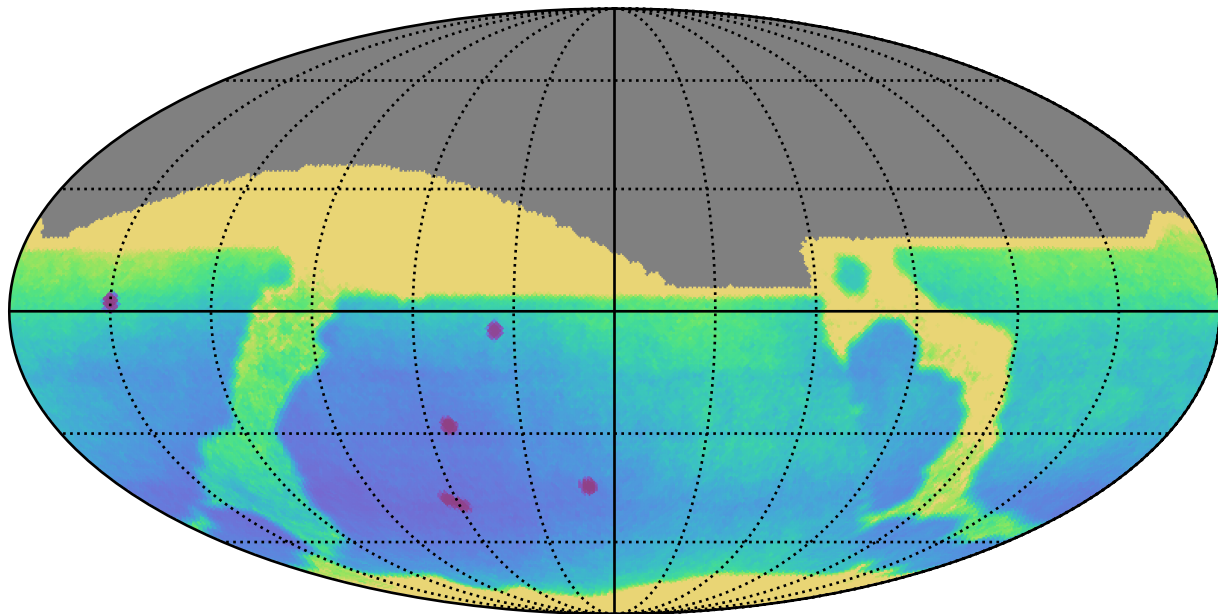

ddf\_loaded\_fl15\_v3.4\_10yrs All sky: Parallax Uncert @ 24.0

Parallax Uncert @ 24.0 (mas)