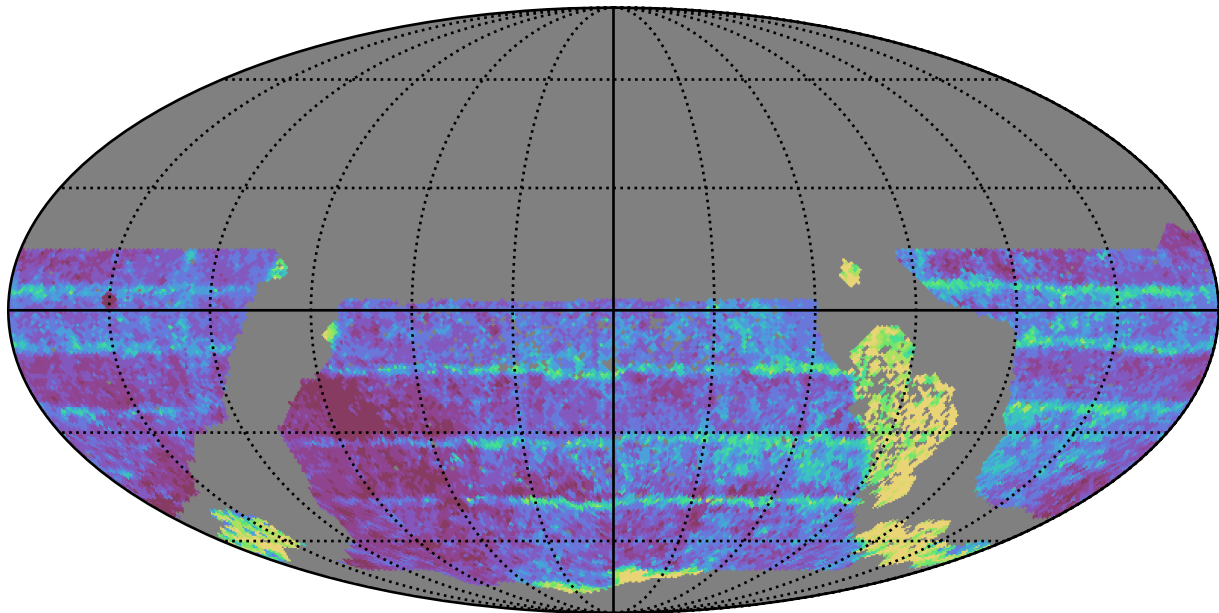

ddf_loaded_fl15_v3.4_10yrs WFD z band: Median Inter-Night Gap

Median Inter-Night Gap (days)