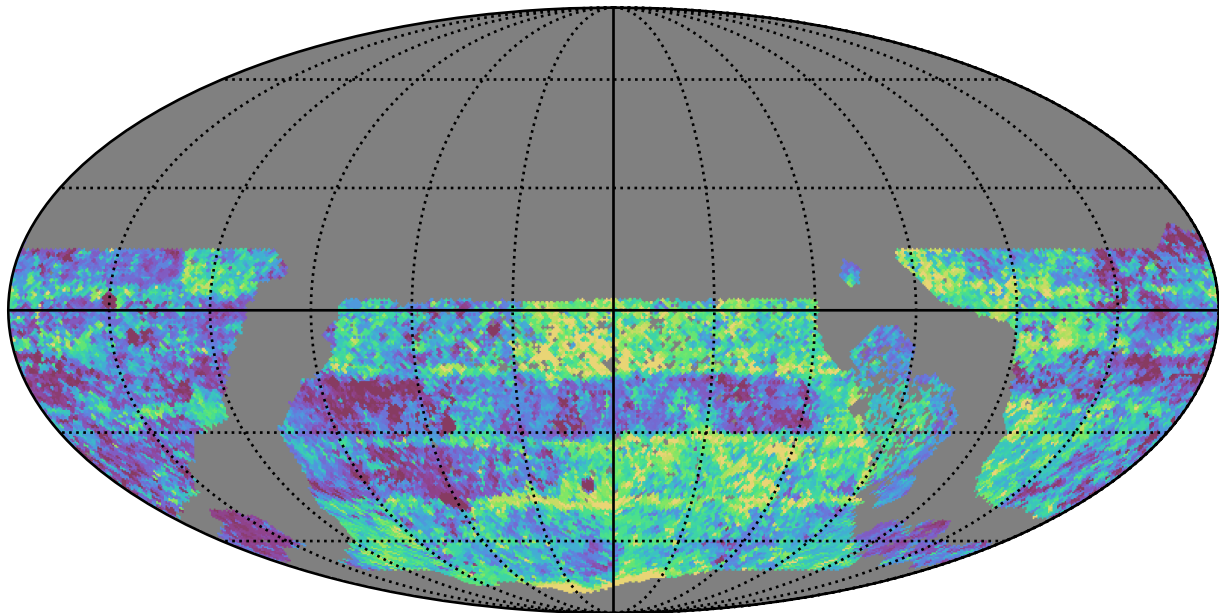

ddf_loaded_fl15_v3.4_10yrs WFD g band: Median Inter-Night Gap

Median Inter-Night Gap (days)