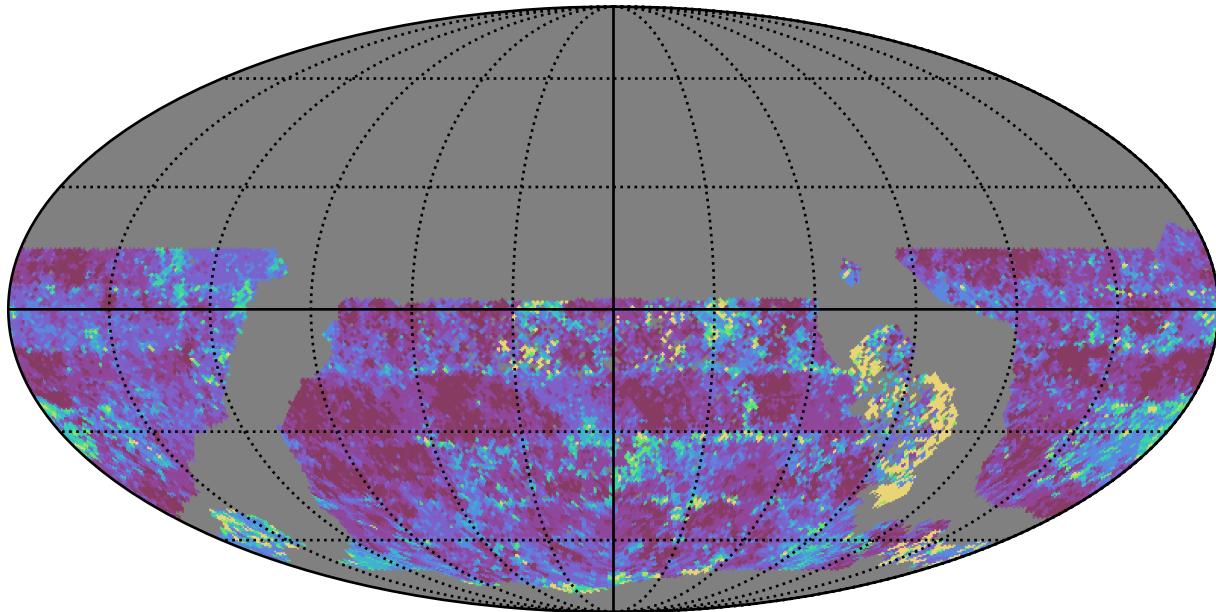

ddf_loaded_fl15_v3.4_10yrs WFD u band: 20thPercentile Inter-Night Gap

20thPercentile Inter-Night Gap
(days)