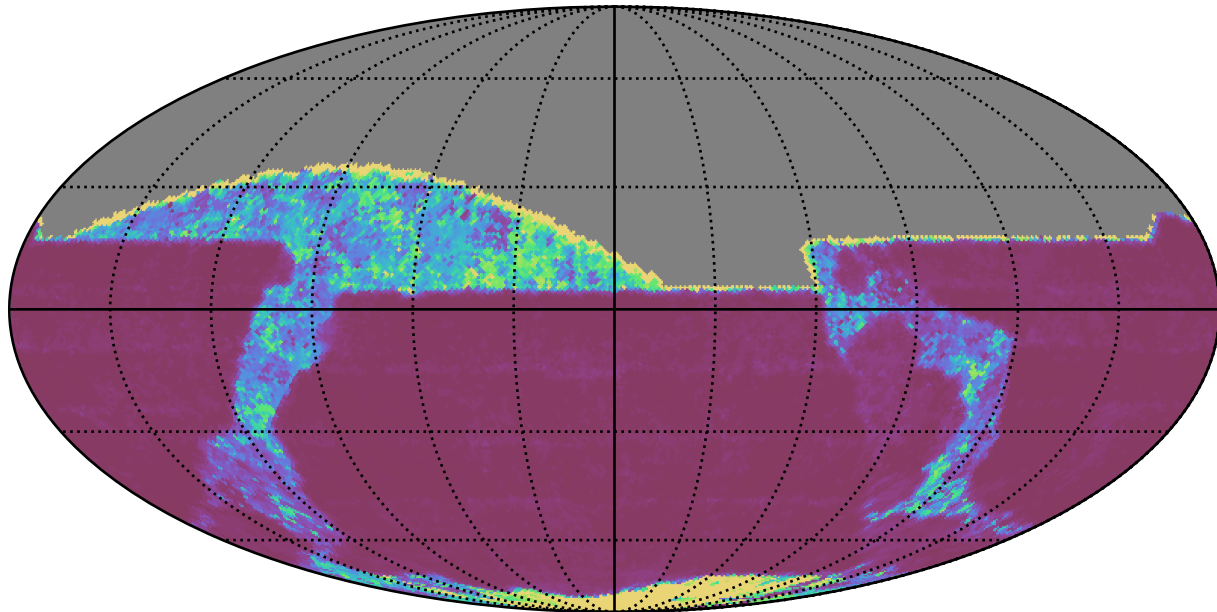

ddf_loaded_fl15_v3.4_10yrs All sky z band: 20thPercentile Inter-Night Gap

20thPercentile Inter-Night Gap
(days)