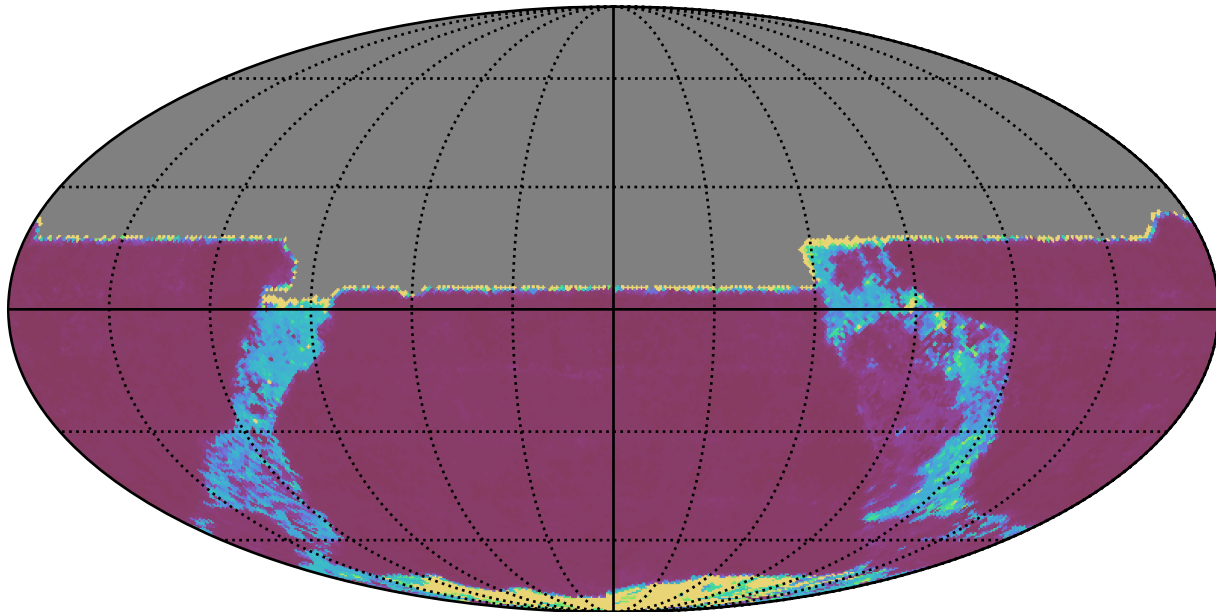

ddf\_loaded\_fl15\_v3.4\_10yrs All sky y band: 20thPercentile Inter-Night Gap

20thPercentile Inter-Night Gap  
(days)