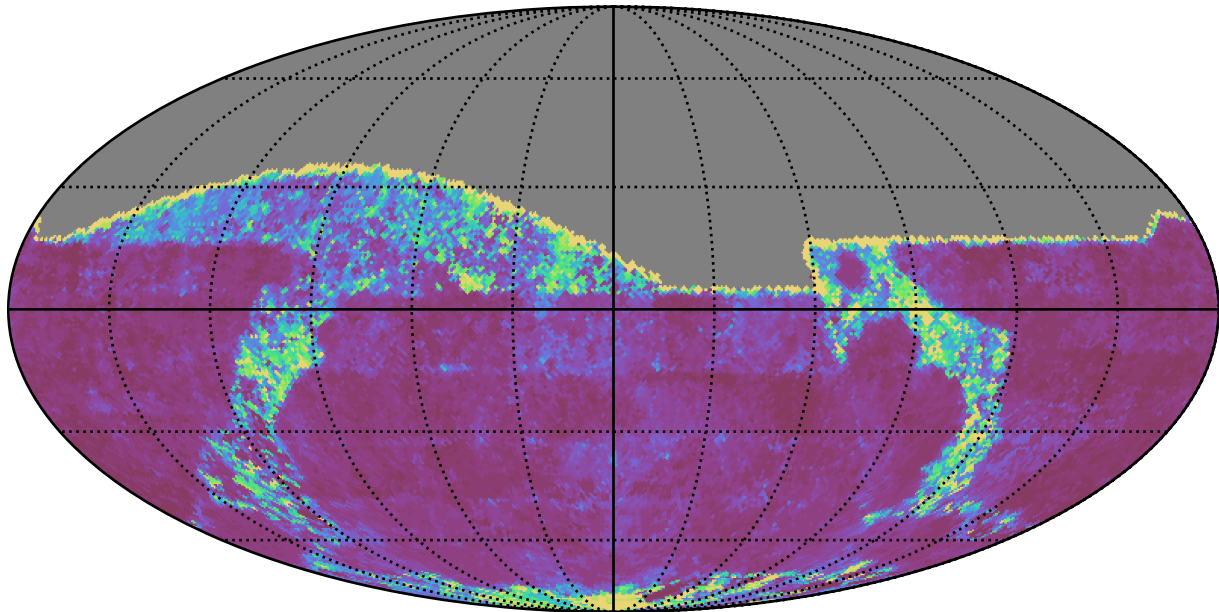

ddf_loaded_fl15_v3.4_10yrs All sky g band: 20thPercentile Inter-Night Gap

20thPercentile Inter-Night Gap
(days)