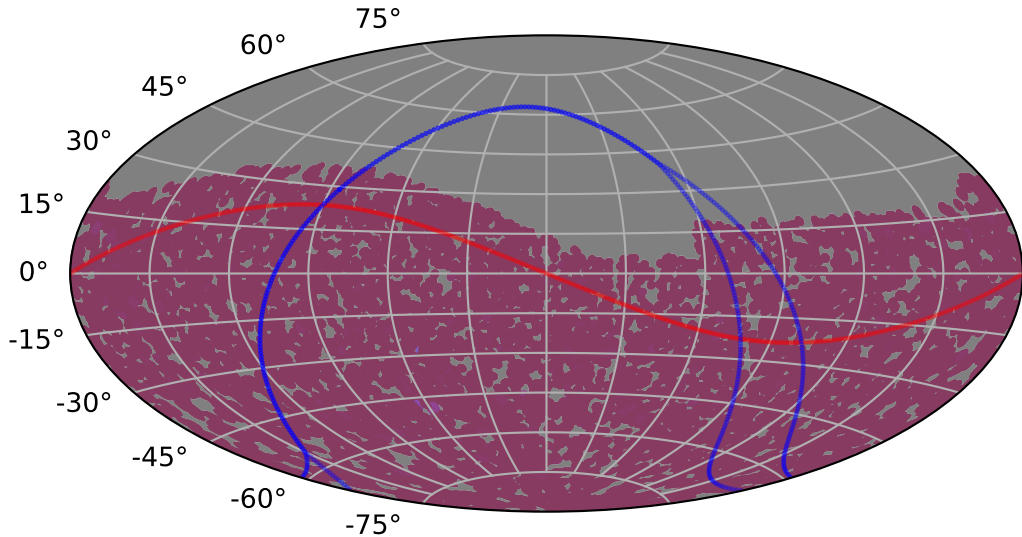

ddf_half_v3.4_10yrs : TDE_Quality_some_color_pnum

TDE_Quality_some_color_pnum
(Bad: 0, Good (obs every 2 night): 1)