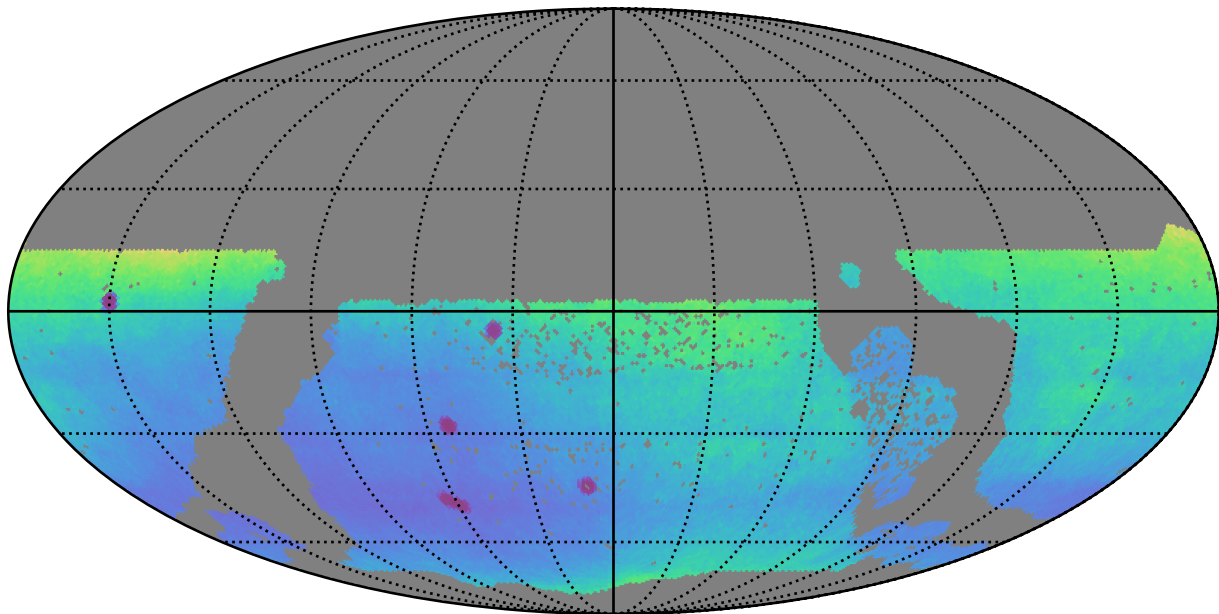

ddf_half_v3.4_10yrs WFD: Parallax Uncert @ 24.0

Parallax Uncert @ 24.0 (mas)