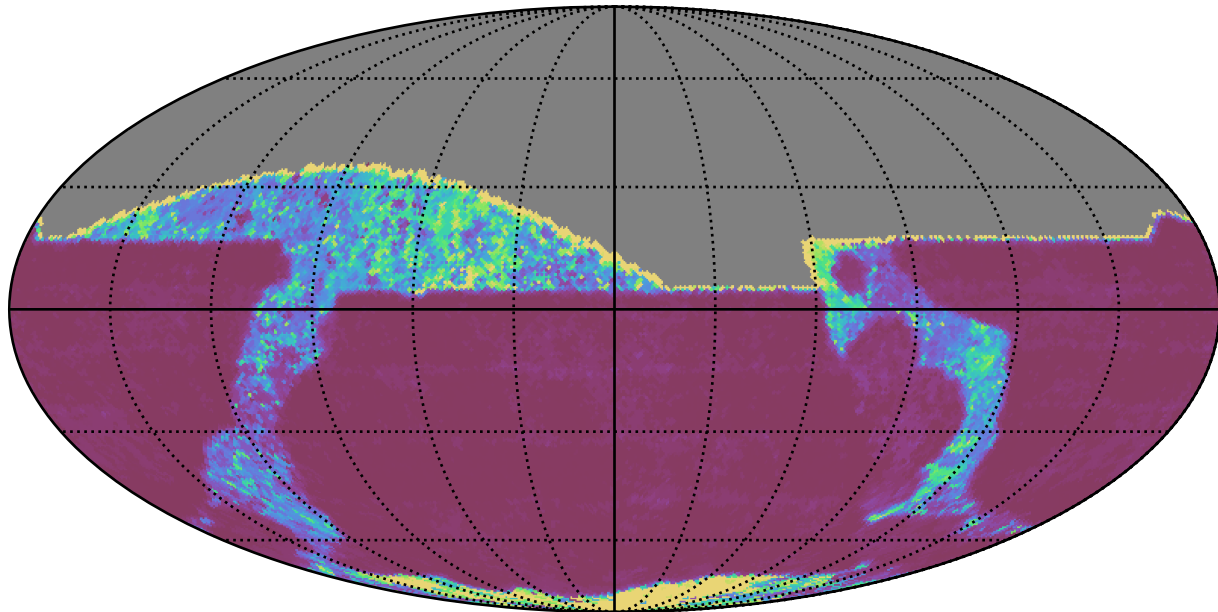

ddf\_half\_v3.4\_10yrs All sky z band: 20thPercentile Inter-Night Gap

20thPercentile Inter-Night Gap  
(days)