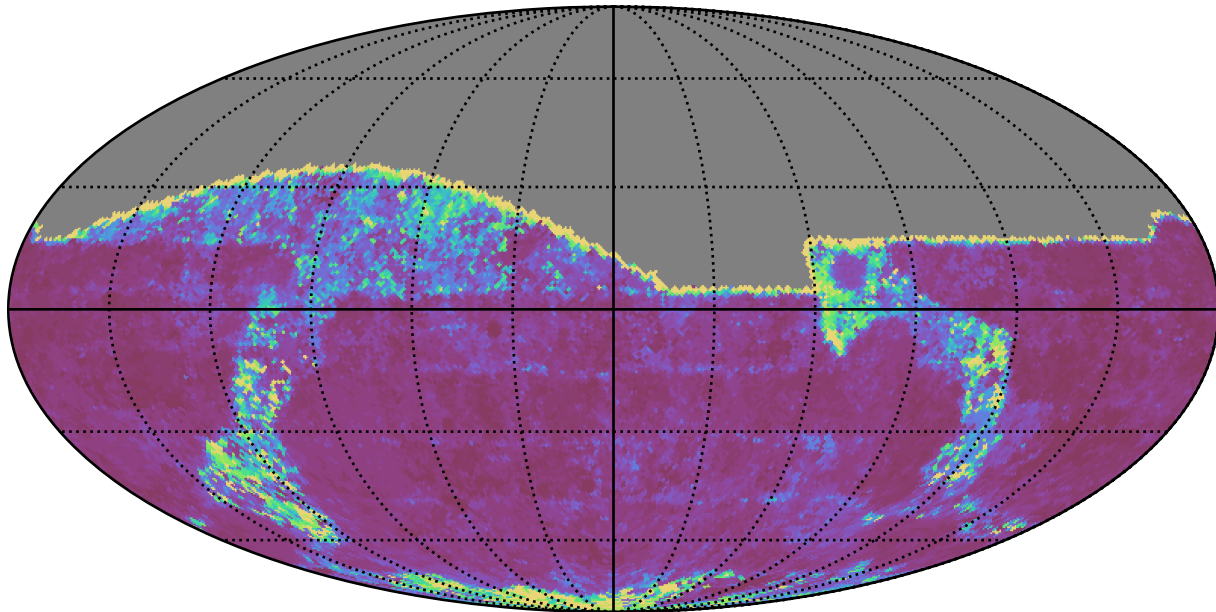

ddf\_half\_v3.4\_10yrs All sky g band: 20thPercentile Inter-Night Gap

20thPercentile Inter-Night Gap  
(days)