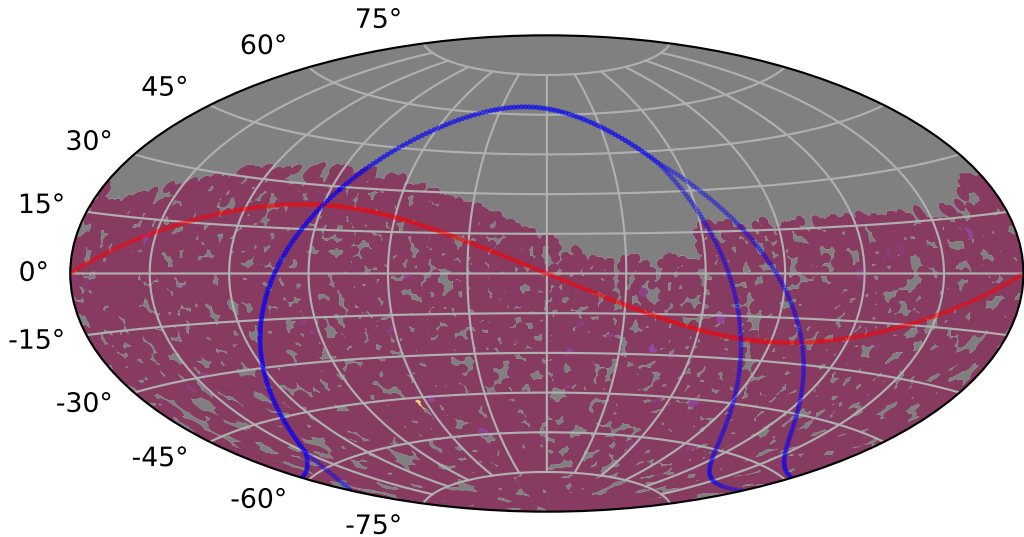

ddf_acor_sf30_lsf40_lsr50_v3.4_10yrs : TDE_Quality_some_color_pu_pnum

TDE_Quality_some_color_pu_pnum
(Bad: 0, Good (obs every 2 night): 1)