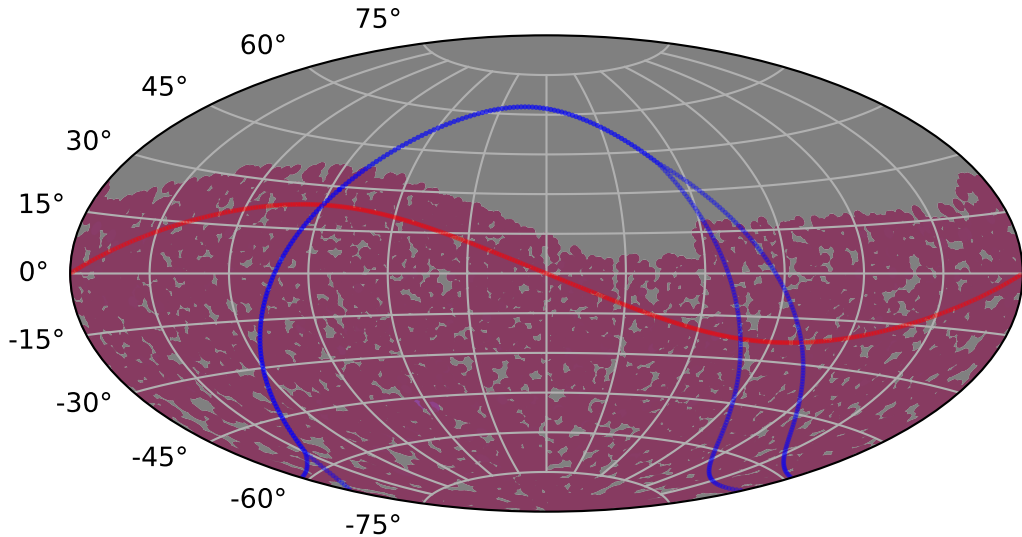

ddf\_acor\_sf30\_lsf40\_lsr50\_v3.4\_10yrs : TDE\_Quality\_some\_color\_pnum

TDE\_Quality\_some\_color\_pnum  
(Bad: 0, Good (obs every 2 night): 1)