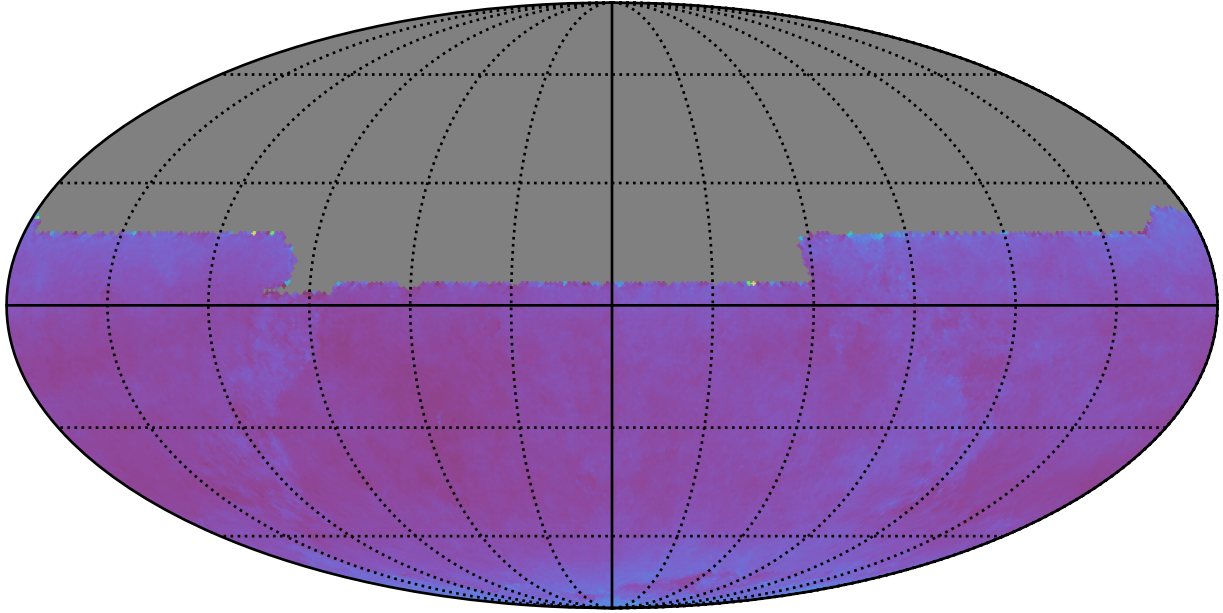

ddf_acor_sf30_lsf40_lsr50_v3.4_10yrs night<2556 and y: SNR-weighted FWHMeff y, year<7

SNR-weighted FWHMeff y, year<7
(mag arcsec)