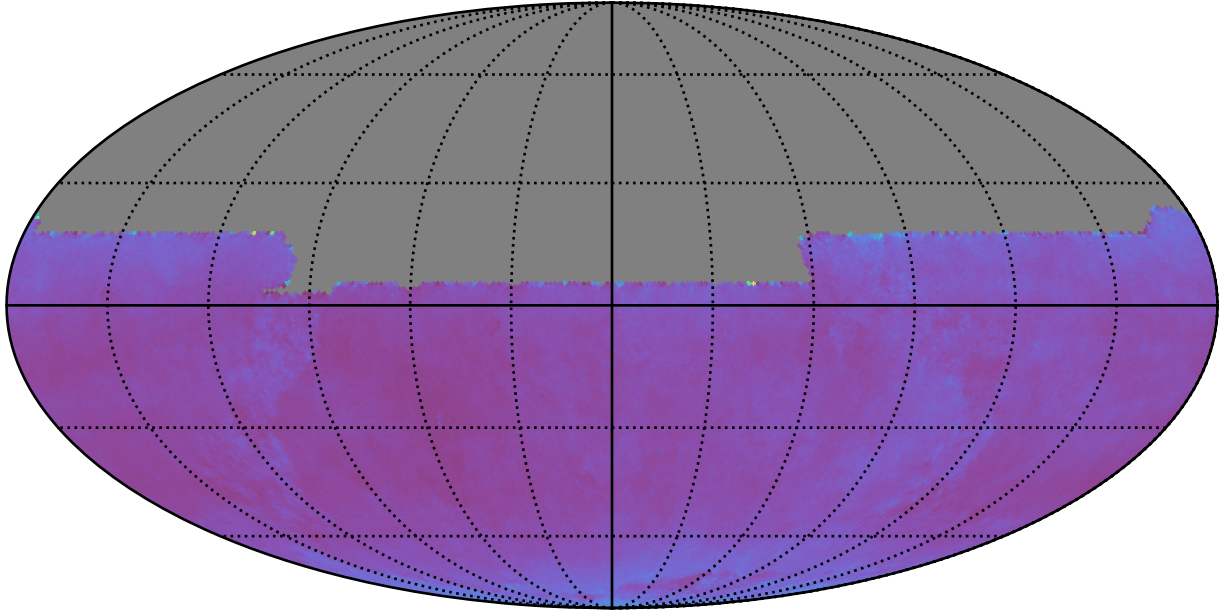

ddf\_acor\_sf30\_lsf40\_lsr50\_v3.4\_10yrs night<2556 and y: SNR-weighted FWHMeff y, year<7

SNR-weighted FWHMeff y, year<7  
(mag arcsec)