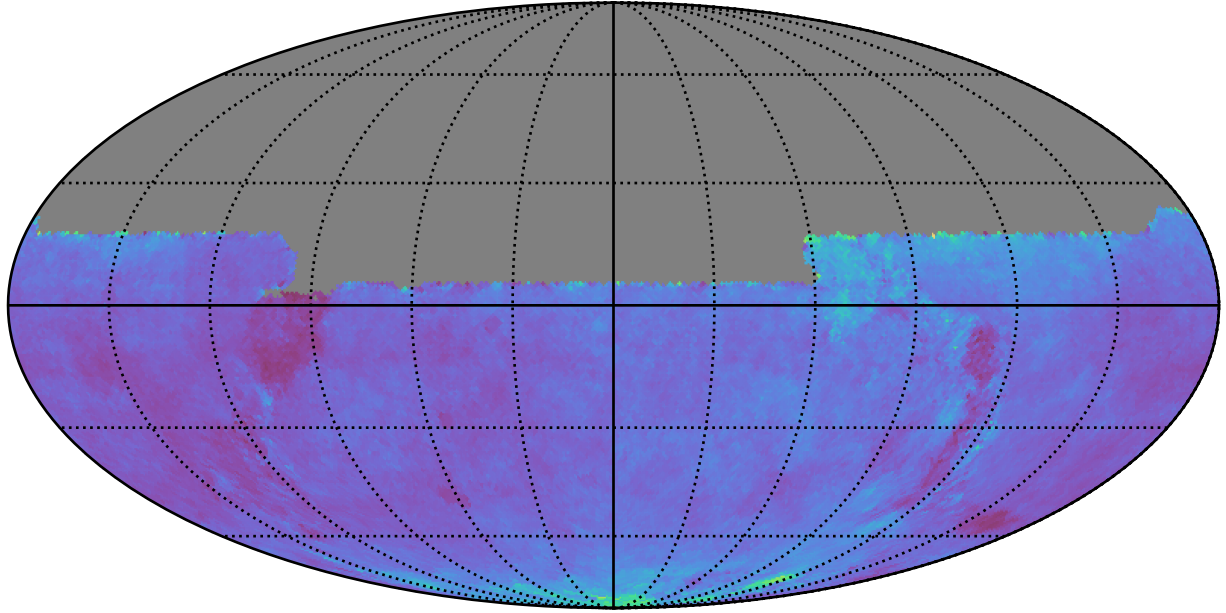

ddf\_acor\_sf30\_lsf40\_lsr50\_v3.4\_10yrs night<2556 and u: SNR-weighted FWHMeff u, year<7

0.6 0.8 1.0 1.2 1.4 1.6 1.8 2.0 2.2 2.4  
SNR-weighted FWHMeff u, year<7  
(mag arcsec)