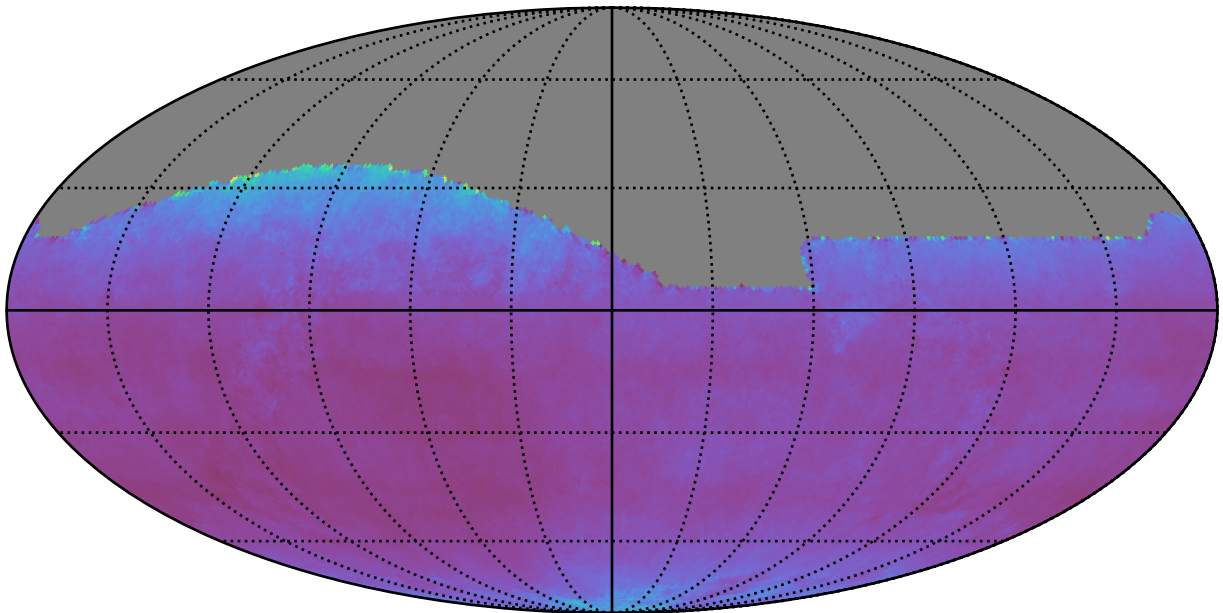

ddf_acor_sf30_lsf40_lsr50_v3.4_10yrs night<2922 and i: SNR-weighted FWHMeff i, year<8

SNR-weighted FWHMeff i, year<8
(mag arcsec)