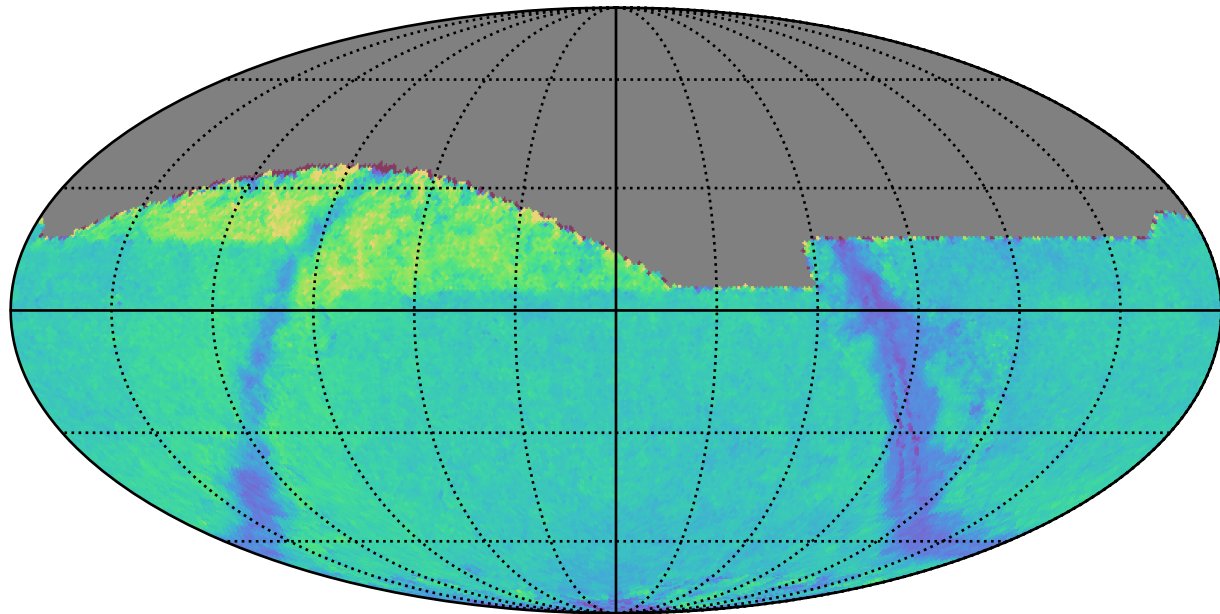

ddf\_acor\_sf30\_lsf40\_lsr50\_v3.4\_10yrs : GalplaneTimePerFilter\_xray\_binaries\_map\_i

GalplaneTimePerFilter\_xray\_binaries\_map\_i  
(filter mag MJD s)