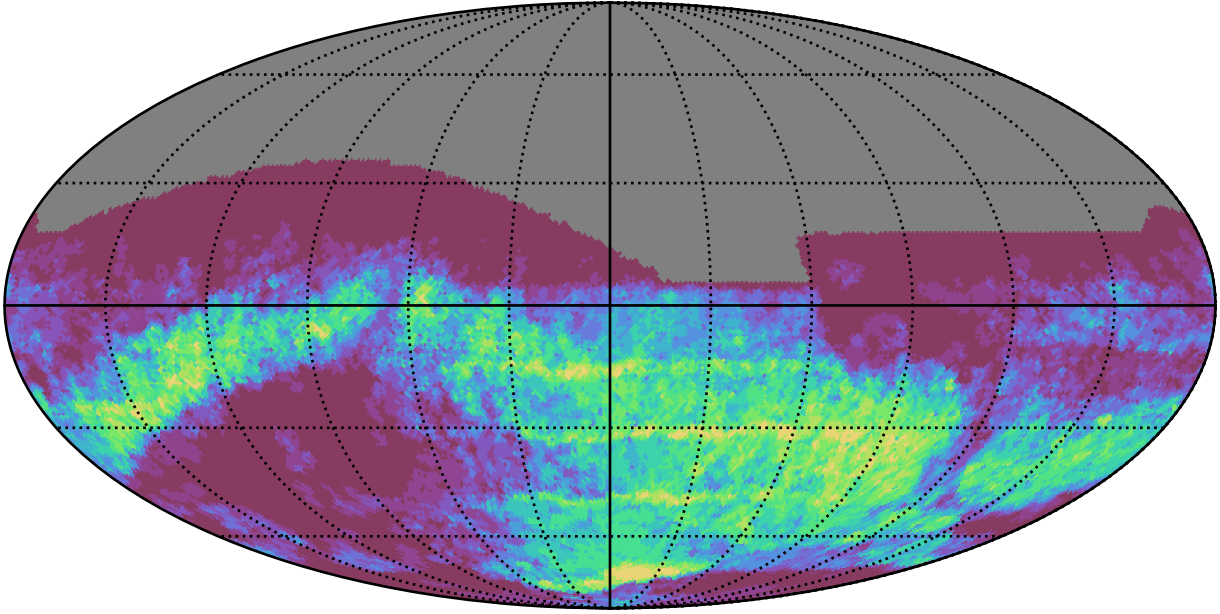

ddf_acor_sf30_lsf40_lsr50_v3.4_10yrs : GalPlaneSeasonGapsTimescales_xray_binaries_map_Tau_10_0

0.0 0.1 0.2 0.3 0.4 0.5 0.6 0.7 0.8 0.9 1.0
GalPlaneSeasonGapsTimescales_xray_binaries_map_Tau_10_0
(MJD mag)