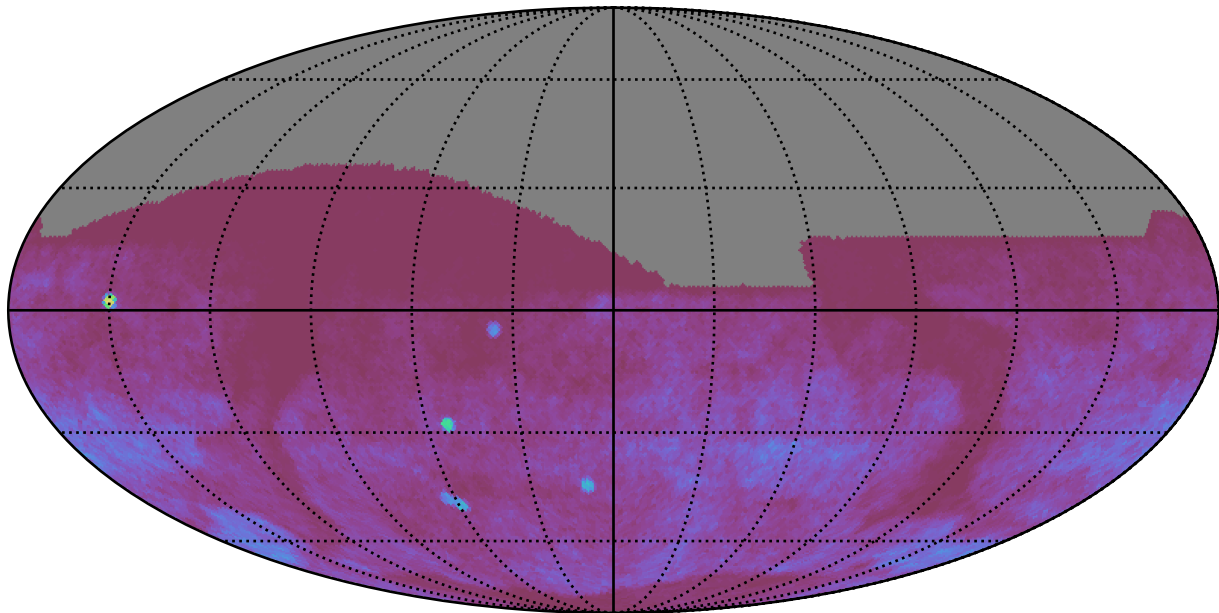

ddf_acor_sf30_lsf40_lsr50_v3.4_10yrs visitExposureTime > 19: ColorSlope

ColorSlope (#)