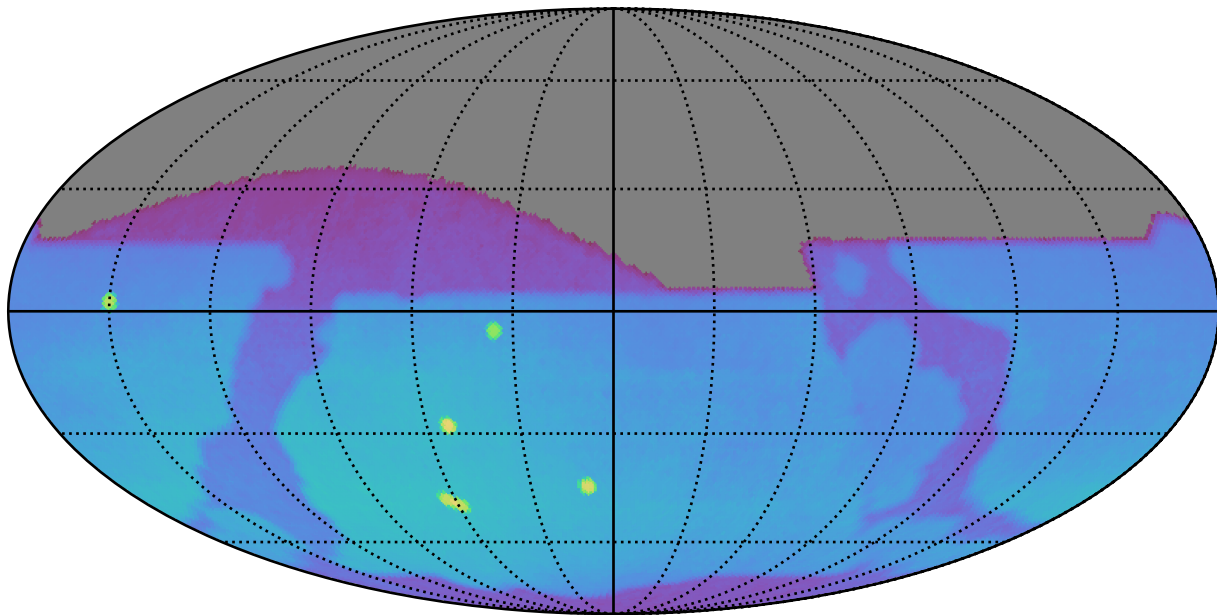

ddf_acor_sf30_lsf40_lsr50_v3.4_10yrs : Brown Dwarf, L7

Brown Dwarf, L7 (pc)