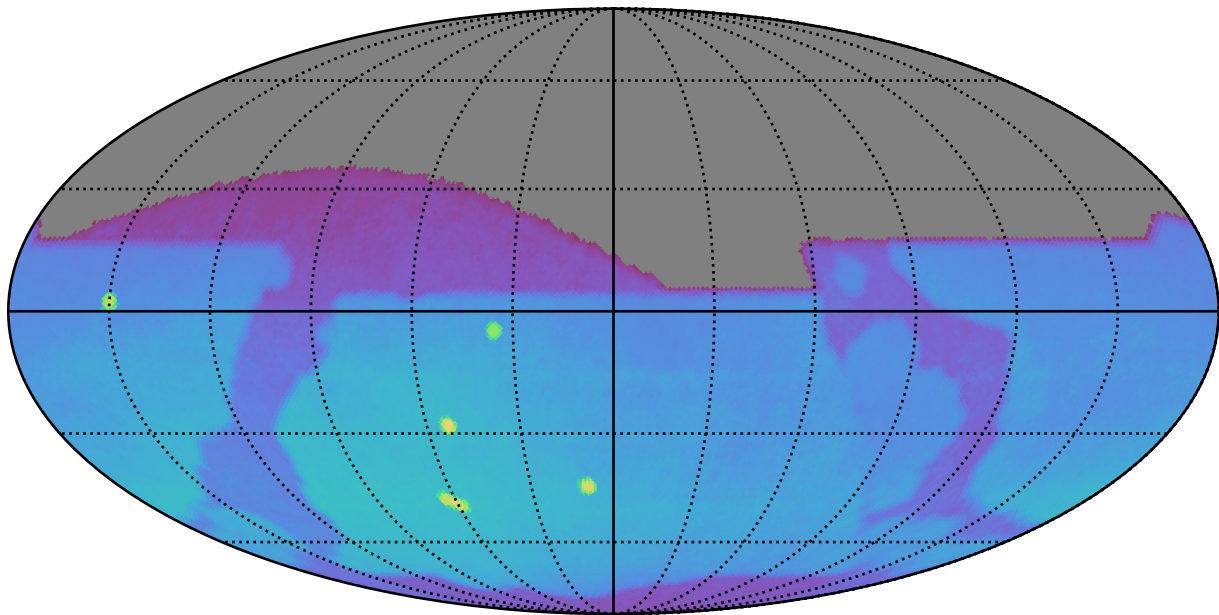

ddf_acor_sf30_lsf40_lsr50_v3.4_10yrs : Brown Dwarf, L7

Brown Dwarf, L7 (pc)