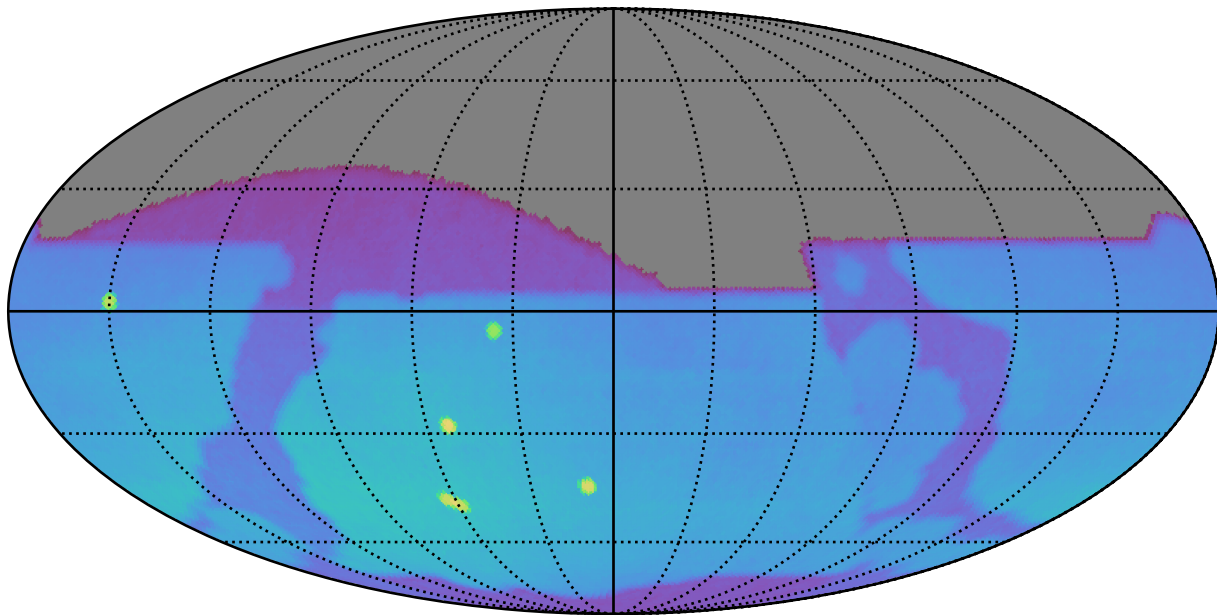

ddf\_acor\_sf30\_lsf40\_lsr50\_v3.4\_10yrs : Brown Dwarf, L4

Brown Dwarf, L4 (pc)