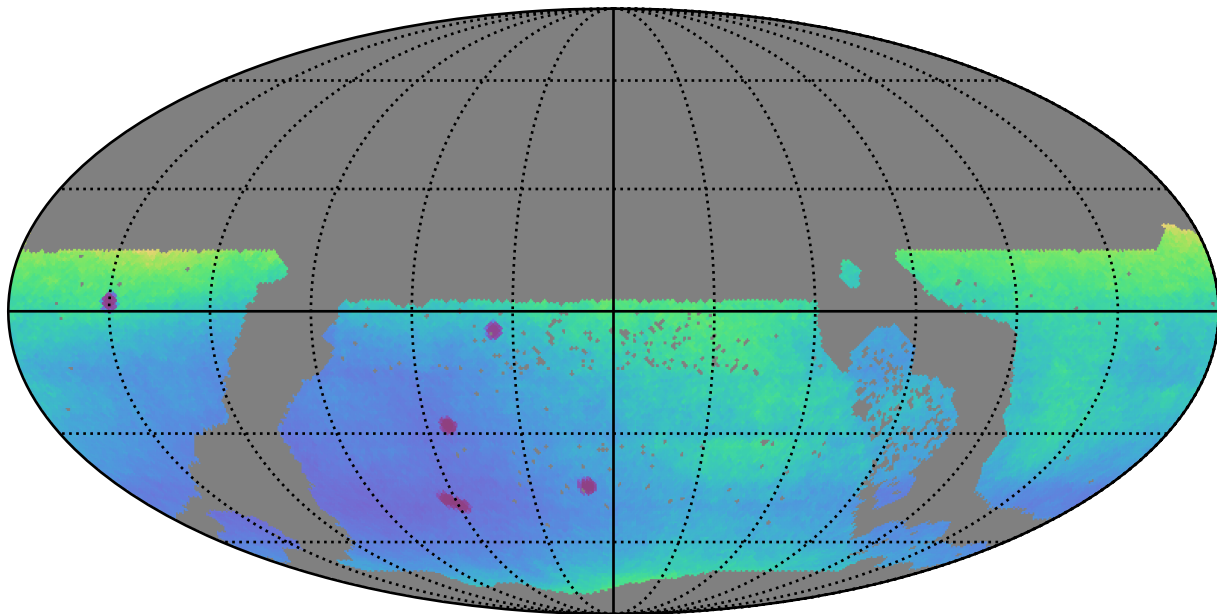

ddf_acor_sf30_lsf40_lsr50_v3.4_10yrs WFD: Parallax Uncert @ 24.0

Parallax Uncert @ 24.0 (mas)