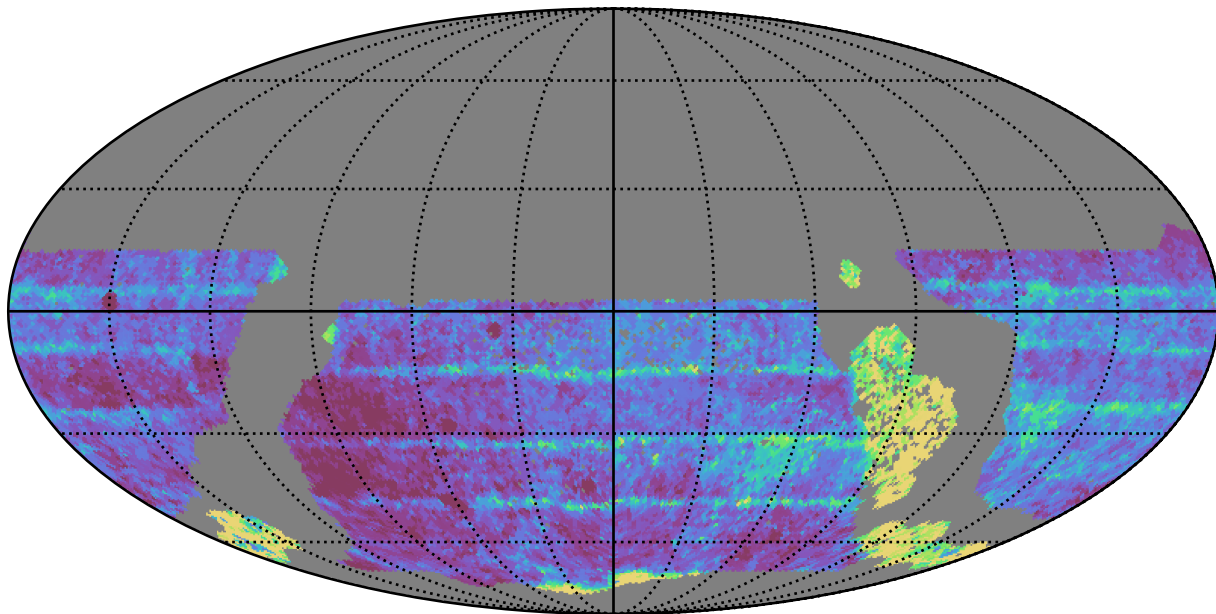

ddf\_acor\_sf30\_lsf40\_lsr50\_v3.4\_10yrs WFD z band: Median Inter-Night Gap

Median Inter-Night Gap (days)