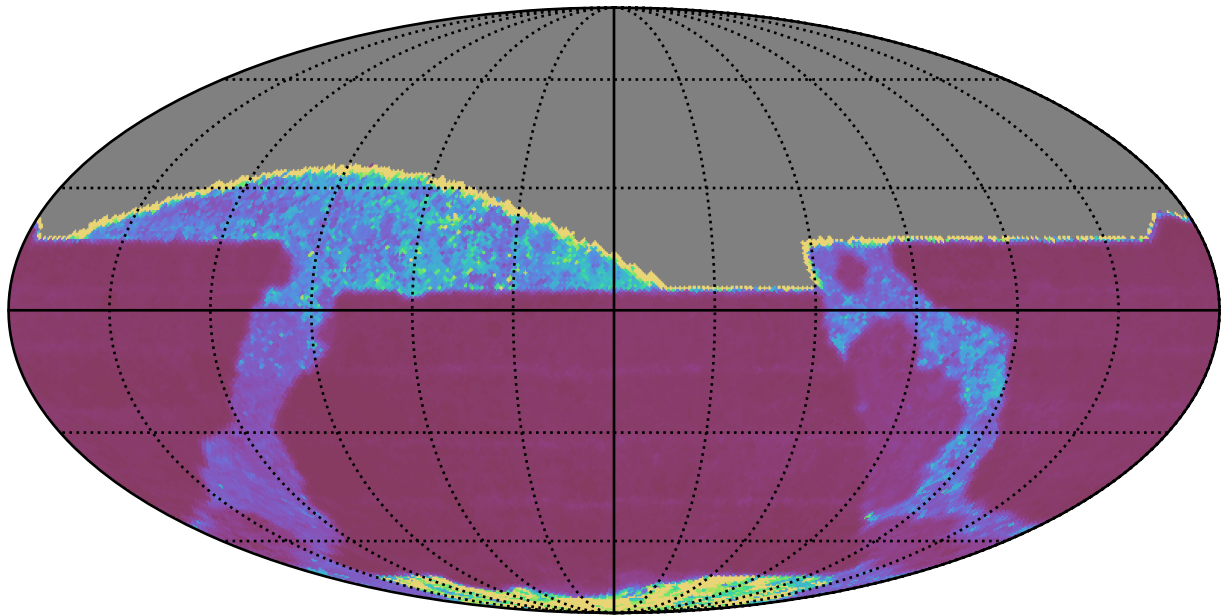

ddf_acor_sf30_lsf40_lsr50_v3.4_10yrs All sky z band: Median Inter-Night Gap

Median Inter-Night Gap (days)