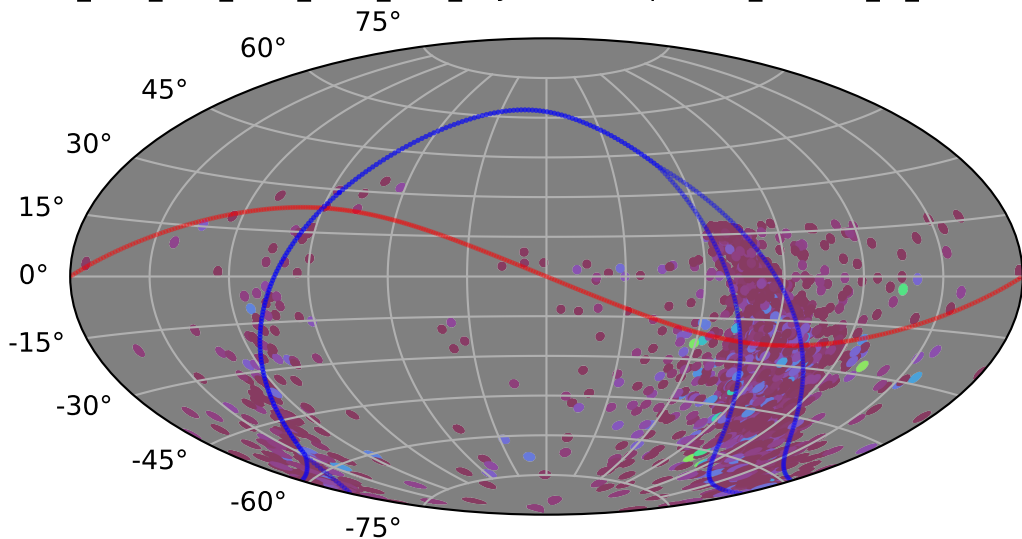

ddf_acor_sf30_lsf40_lsr20_v3.4_10yrs : XRBPopMetric_number_of_detections

XRBPopMetric_number_of_detections
(Detected, 0 or $\bar{1}$)