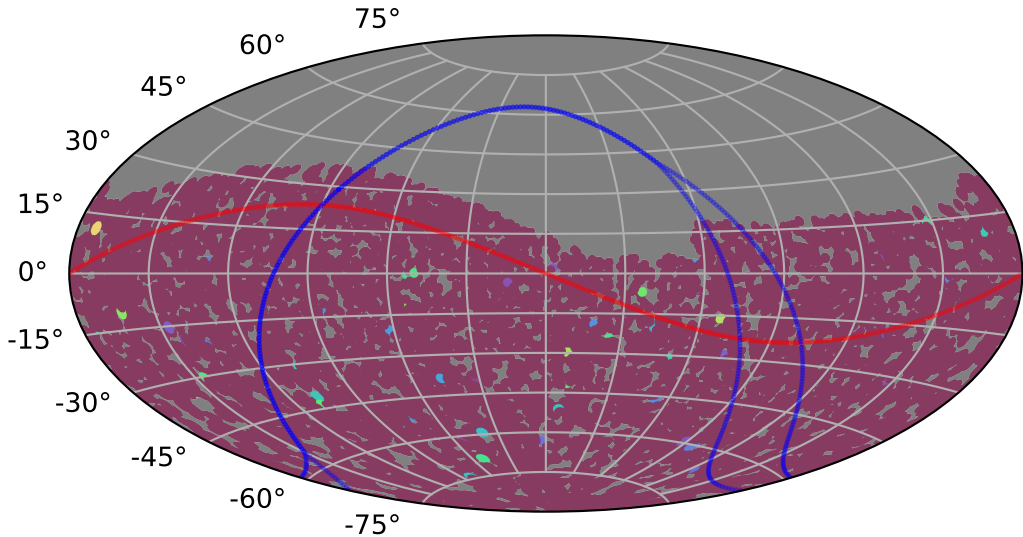

ddf\_acor\_sf30\_lsf40\_lsr20\_v3.4\_10yrs : TDE\_Quality\_some\_color\_pu\_pnum

TDE\_Quality\_some\_color\_pu\_pnum  
(Bad: 0, Good (obs every 2 night): 1)