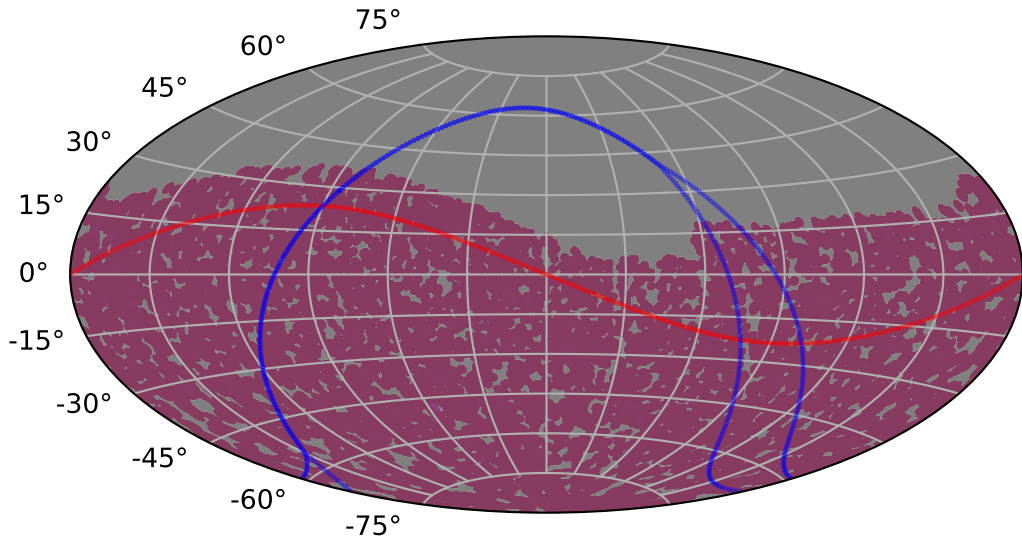

ddf_acor_sf30_lsf40_lsr20_v3.4_10yrs : TDE_Quality_some_color_pnum

TDE_Quality_some_color_pnum
(Bad: 0, Good (obs every 2 night): 1)