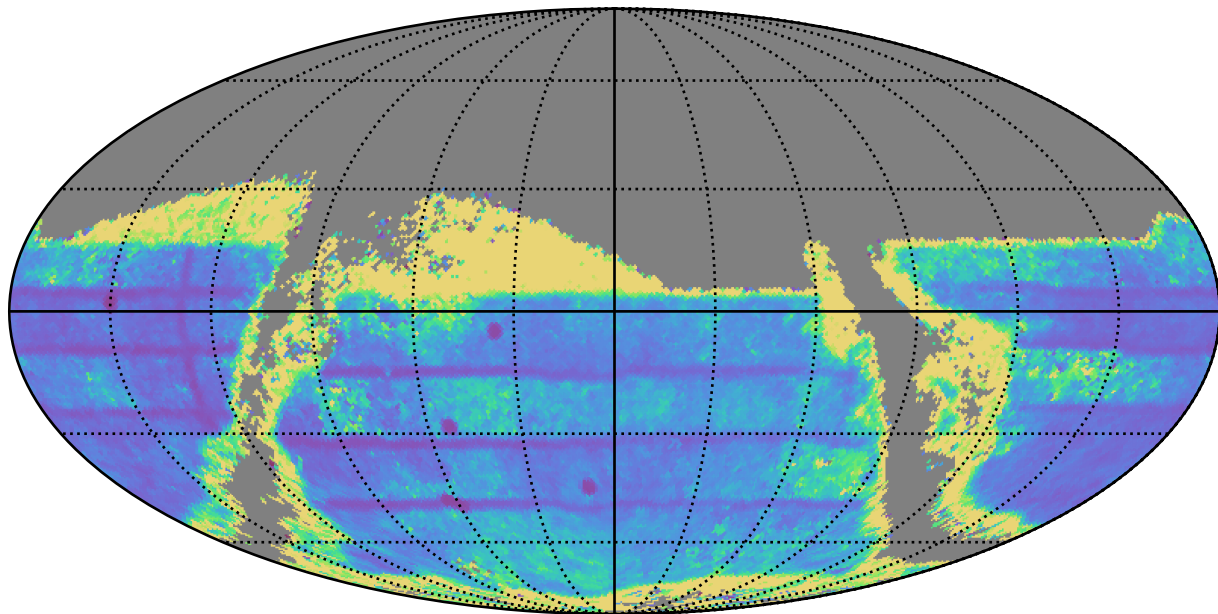

ddf_acor_sf30_lsf40_lsr20_v3.4_10yrs : TDC_cadence

TDC_cadence (%)