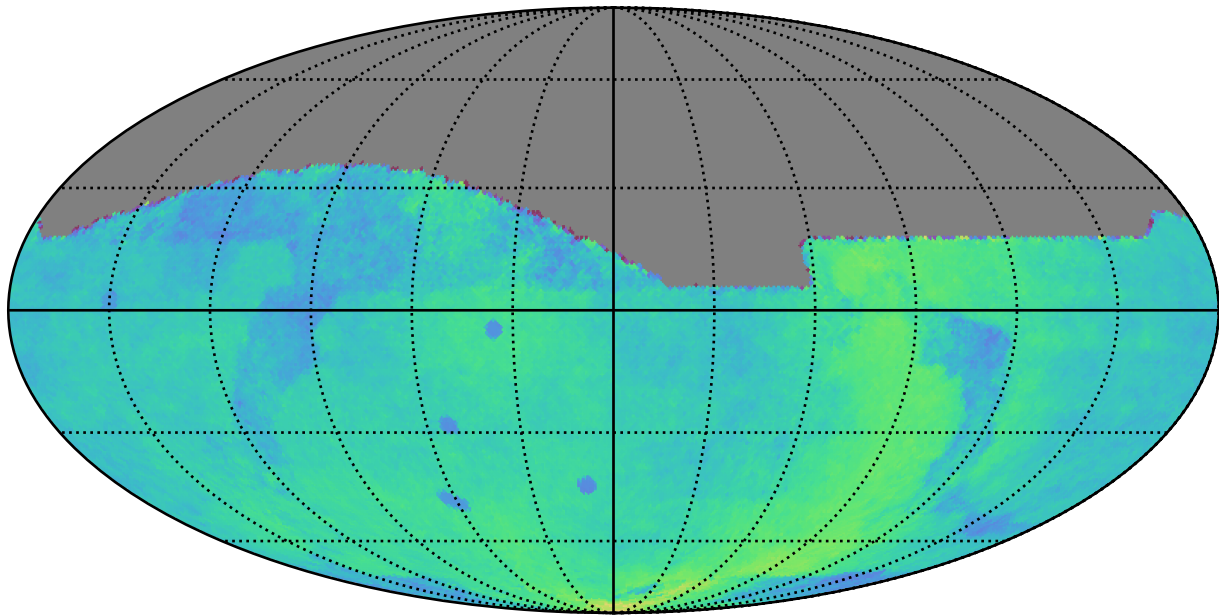

ddf_acor_sf30_lsf40_lsr20_v3.4_10yrs : Parallax Coverage @ 22.4

Parallax Coverage @ 22.4 (ratio)