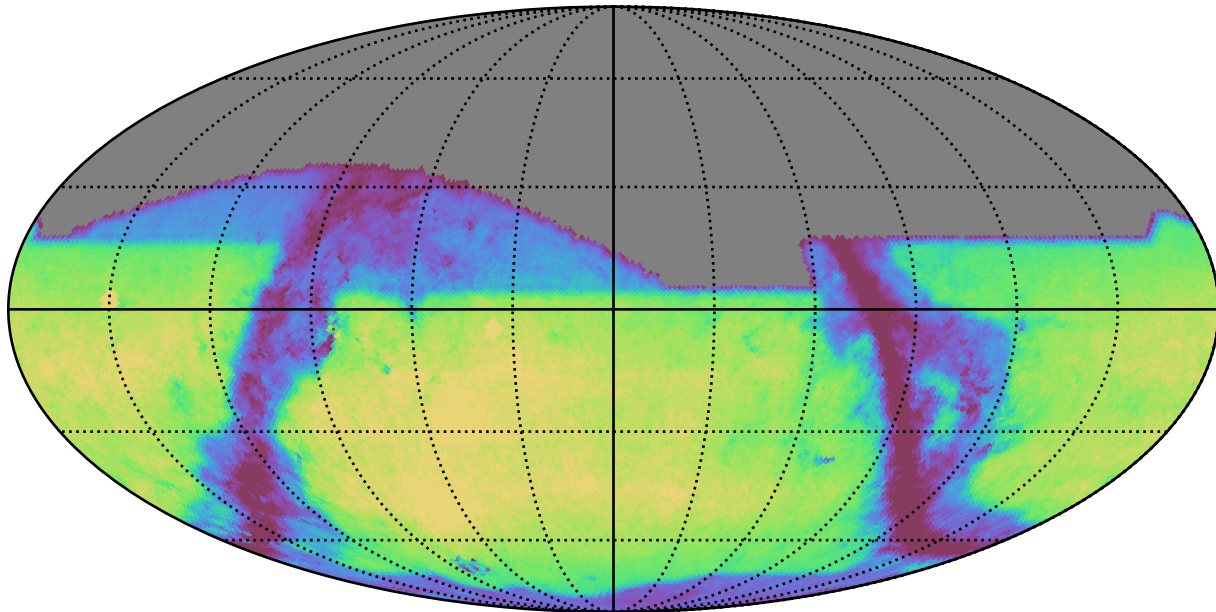

ddf_acor_sf30_lsf40_lsr20_v3.4_10yrs i: GalaxyCountsMetricExtended

GalaxyCountsMetricExtended
(Galaxy Counts)