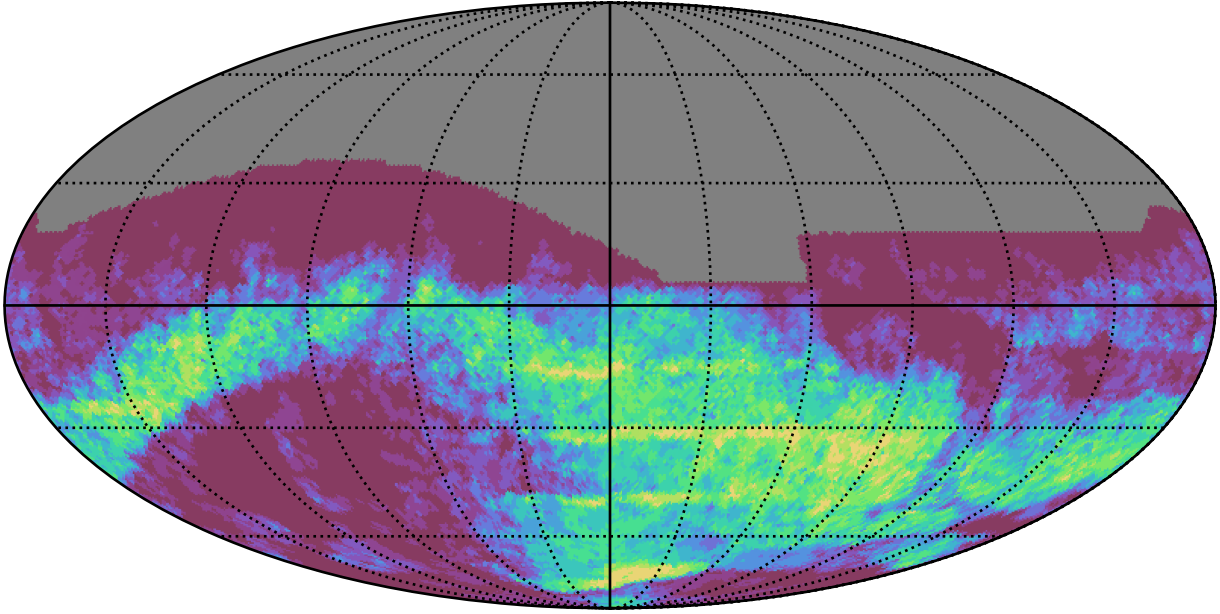

ddf_acor_sf30_lsf40_lsr20_v3.4_10yrs : GalPlaneSeasonGapsTimescales_xray_binaries_map_Tau_25_0

0.0 0.1 0.2 0.3 0.4 0.5 0.6 0.7 0.8 0.9 1.0
GalPlaneSeasonGapsTimescales_xray_binaries_map_Tau_25_0
(MJD mag)