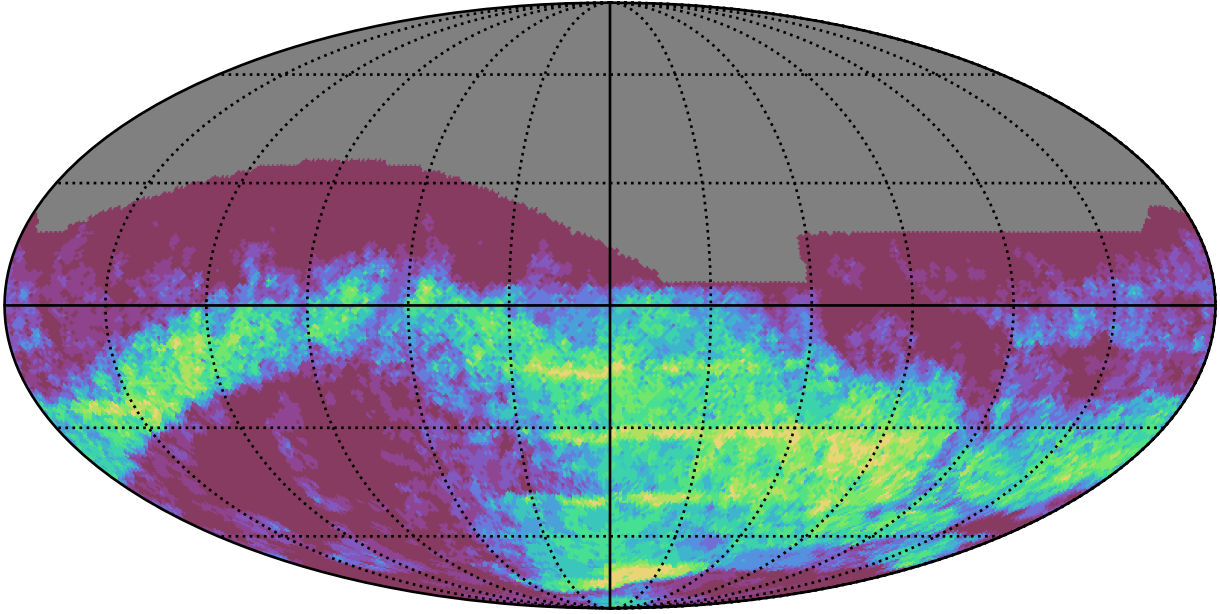

ddf_acor_sf30_lsf40_lsr20_v3.4_10yrs : GalPlaneSeasonGapsTimescales_xray_binaries_map_Tau_10_0

0.0 0.1 0.2 0.3 0.4 0.5 0.6 0.7 0.8 0.9 1.0
GalPlaneSeasonGapsTimescales_xray_binaries_map_Tau_10_0
(MJD mag)