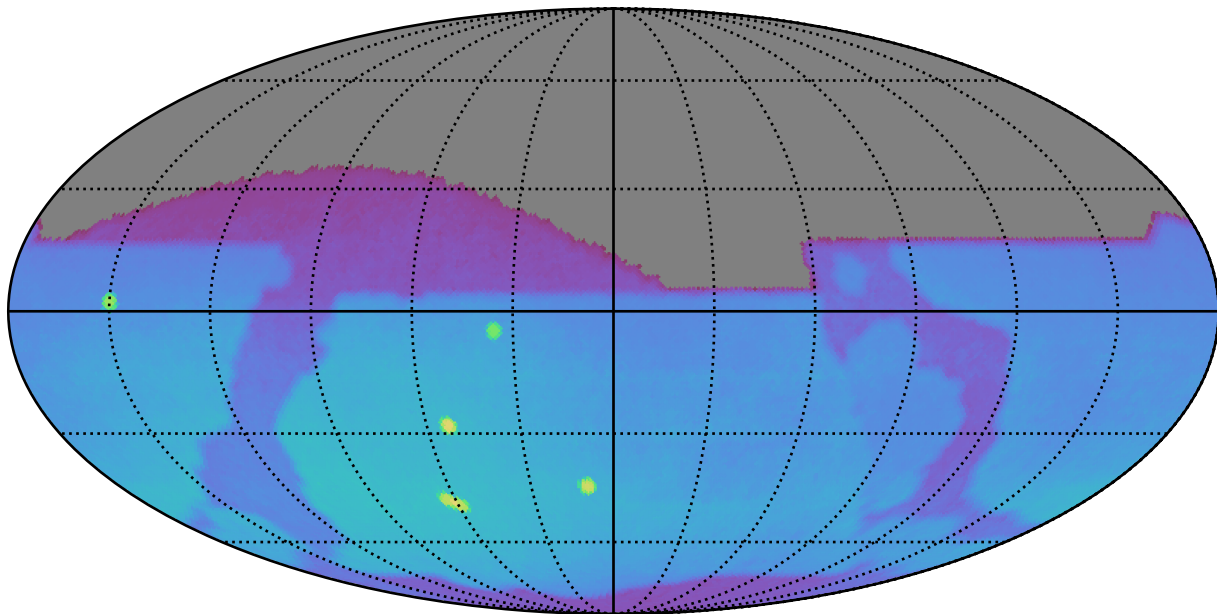

ddf_acor_sf30_lsf40_lsr20_v3.4_10yrs : Brown Dwarf, L7

Brown Dwarf, L7 (pc)