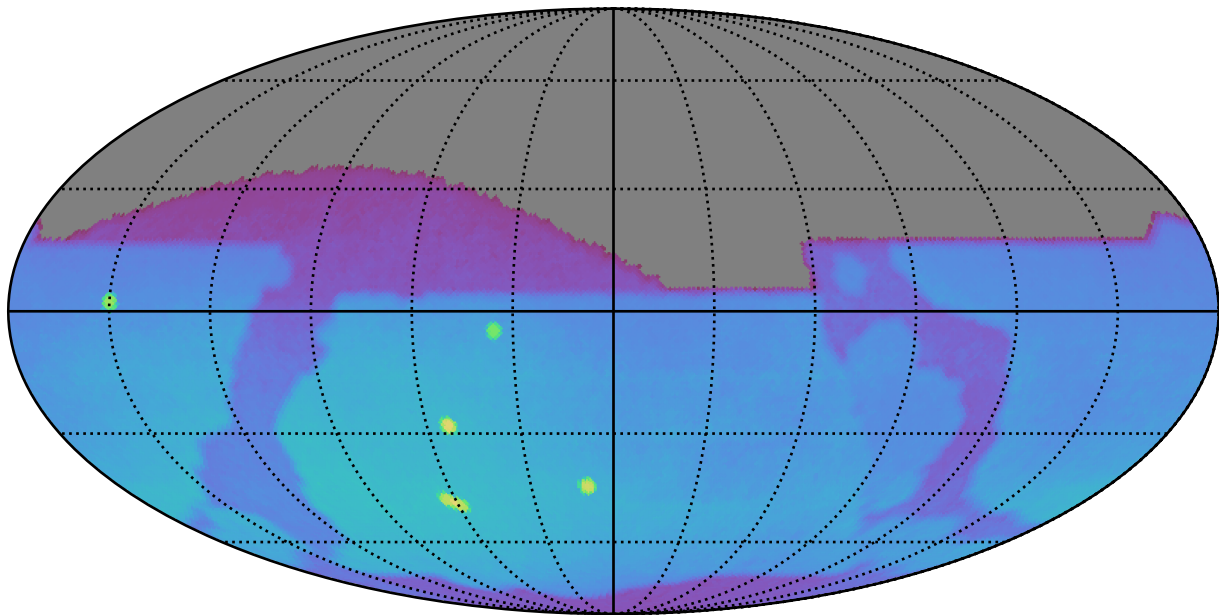

ddf_acor_sf30_lsf40_lsr20_v3.4_10yrs : Brown Dwarf, L7

Brown Dwarf, L7 (pc)