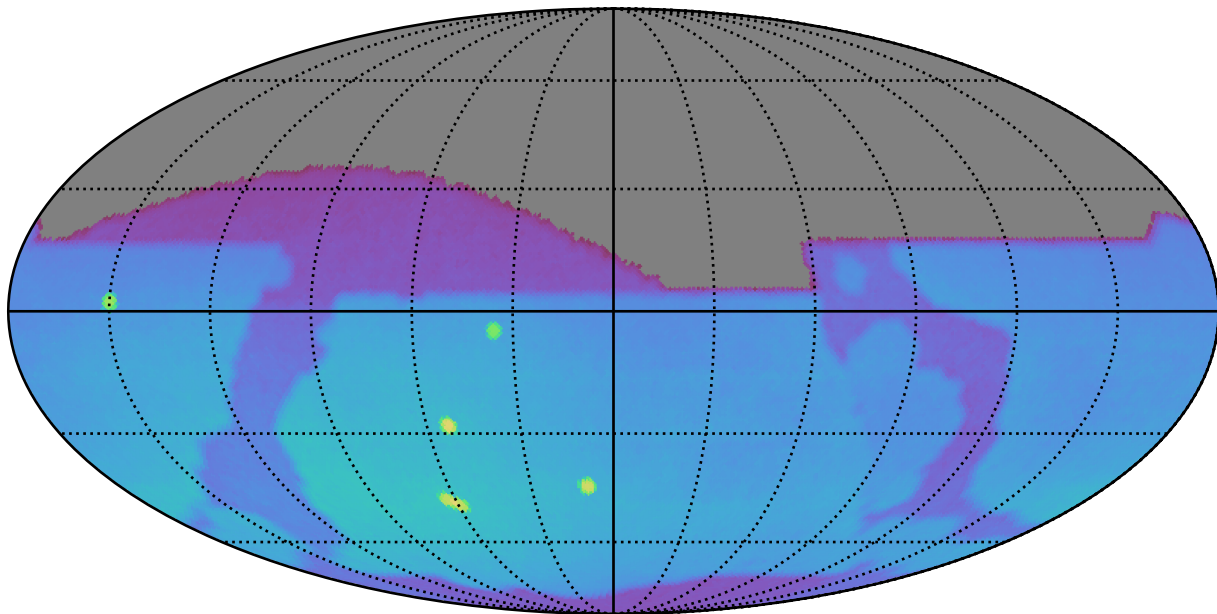

ddf_acor_sf30_lsf40_lsr20_v3.4_10yrs : Brown Dwarf, L4

Brown Dwarf, L4 (pc)