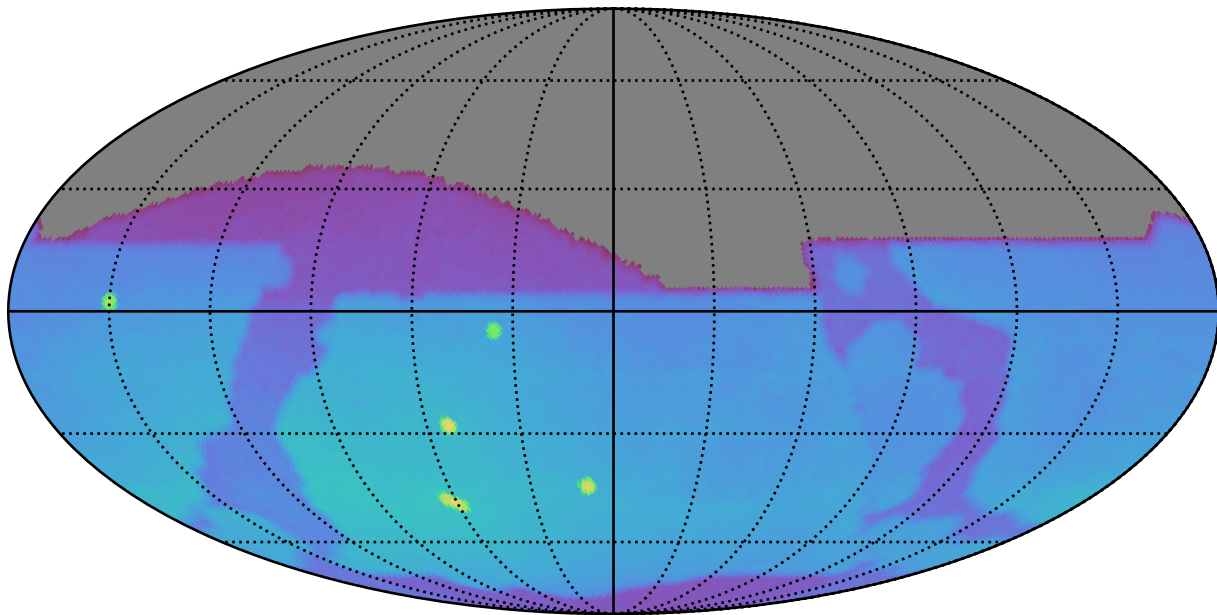

ddf_acor_sf30_lsf40_lsr20_v3.4_10yrs : Brown Dwarf, L4

Brown Dwarf, L4 (pc)