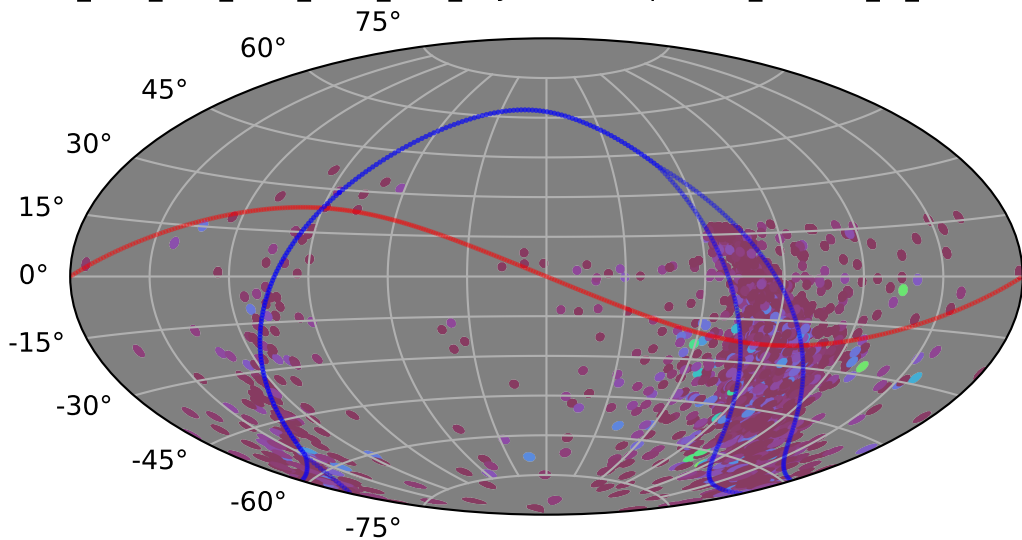

ddf_acor_sf30_lsf40_lsr10_v3.4_10yrs : XRBPopMetric_number_of_detections

XRBPopMetric_number_of_detections
(Detected, 0 or $\bar{1}$)