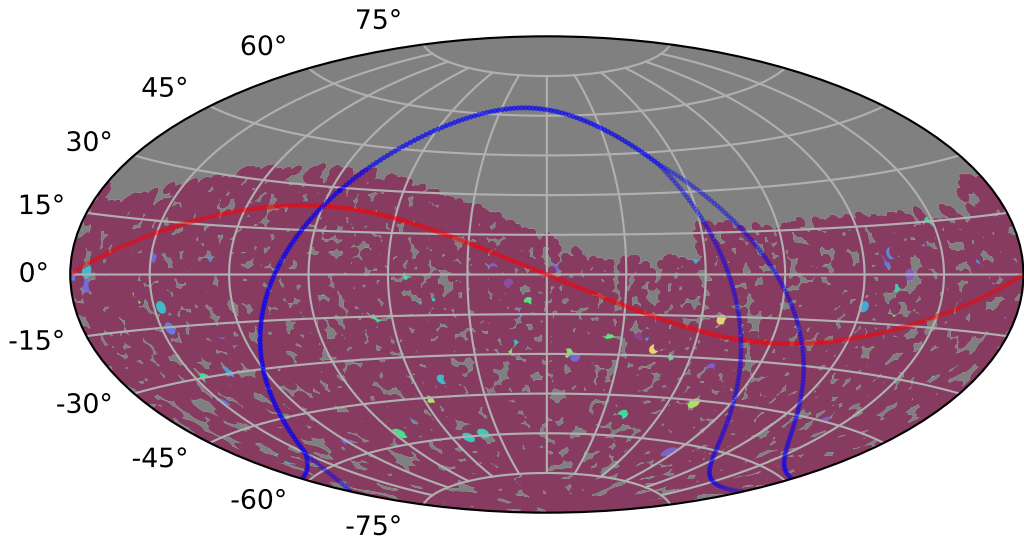

ddf\_acor\_sf30\_lsf40\_lsr10\_v3.4\_10yrs : TDE\_Quality\_some\_color\_pu\_pnum

TDE\_Quality\_some\_color\_pu\_pnum  
(Bad: 0, Good (obs every 2 night): 1)