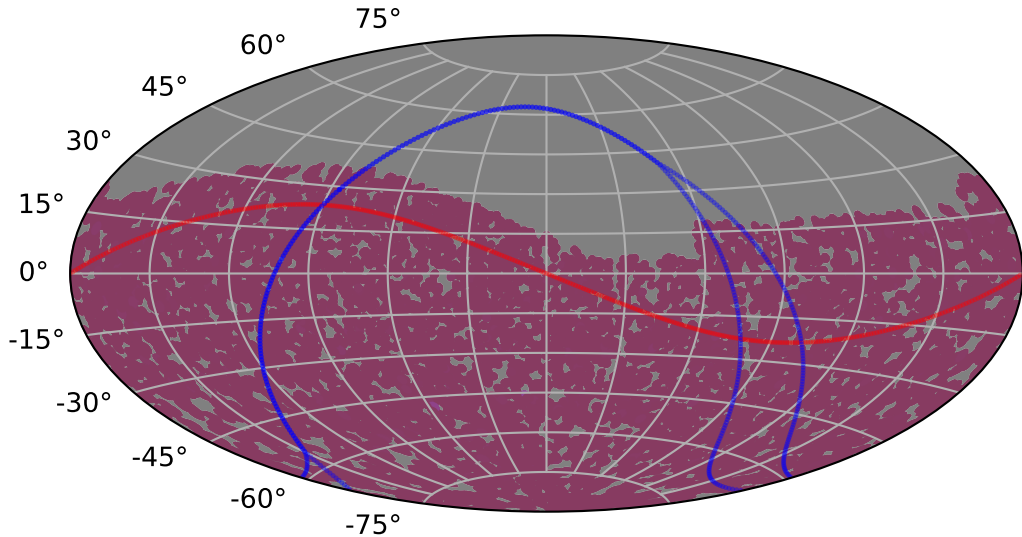

ddf_acor_sf30_lsf40_lsr10_v3.4_10yrs : TDE_Quality_some_color_pnum

TDE_Quality_some_color_pnum
(Bad: 0, Good (obs every 2 night): 1)