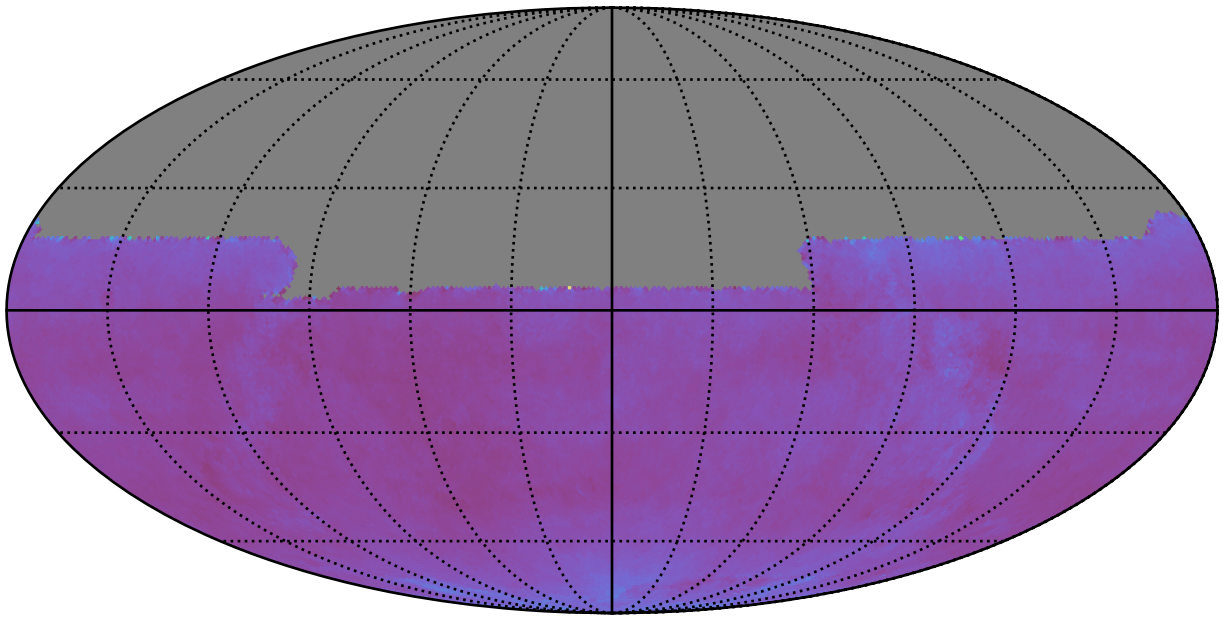

ddf\_acor\_sf30\_lsf40\_lsr10\_v3.4\_10yrs night<2556 and y: SNR-weighted FWHMeff y, year<7

SNR-weighted FWHMeff y, year<7  
(mag arcsec)