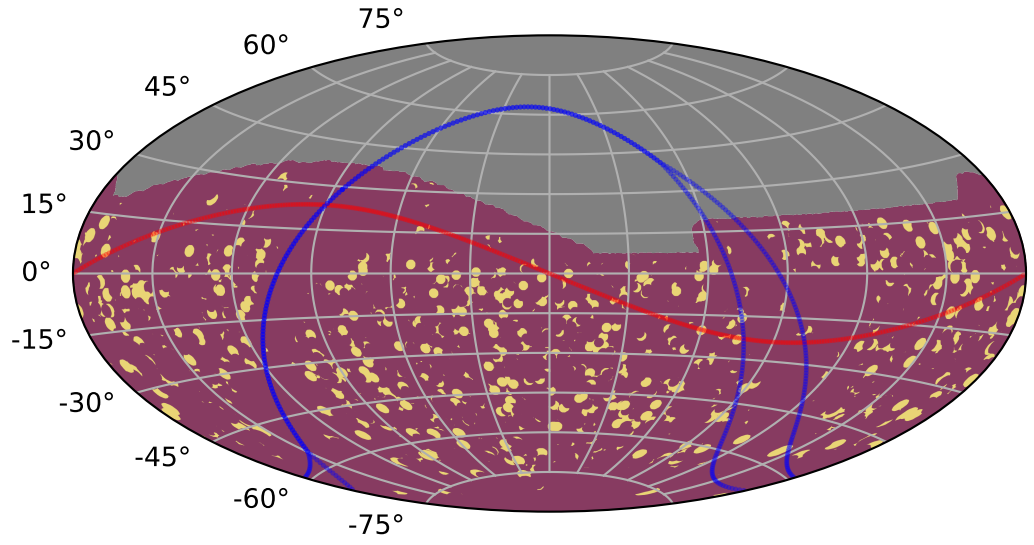

ddf\_acor\_sf30\_lsf40\_lsr10\_v3.4\_10yrs single model: KNePopMetric\_single\_multi\_color\_detect

0.0 0.1 0.2 0.3 0.4 0.5 0.6 0.7 0.8 0.9 1.0  
KNePopMetric\_single\_multi\_color\_detect  
(Detected, 0 or 1)