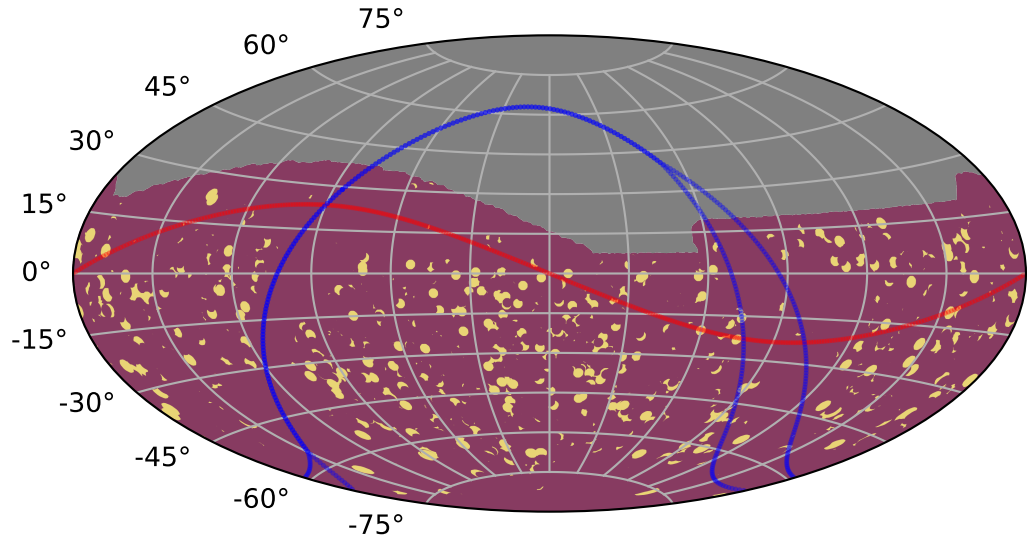

ddf_acor_sf30_lsf40_lsr10_v3.4_10yrs all models: KNePopMetric_all_multi_color_detect

KNePopMetric_all_multi_color_detect
(Detected, 0 or 1)