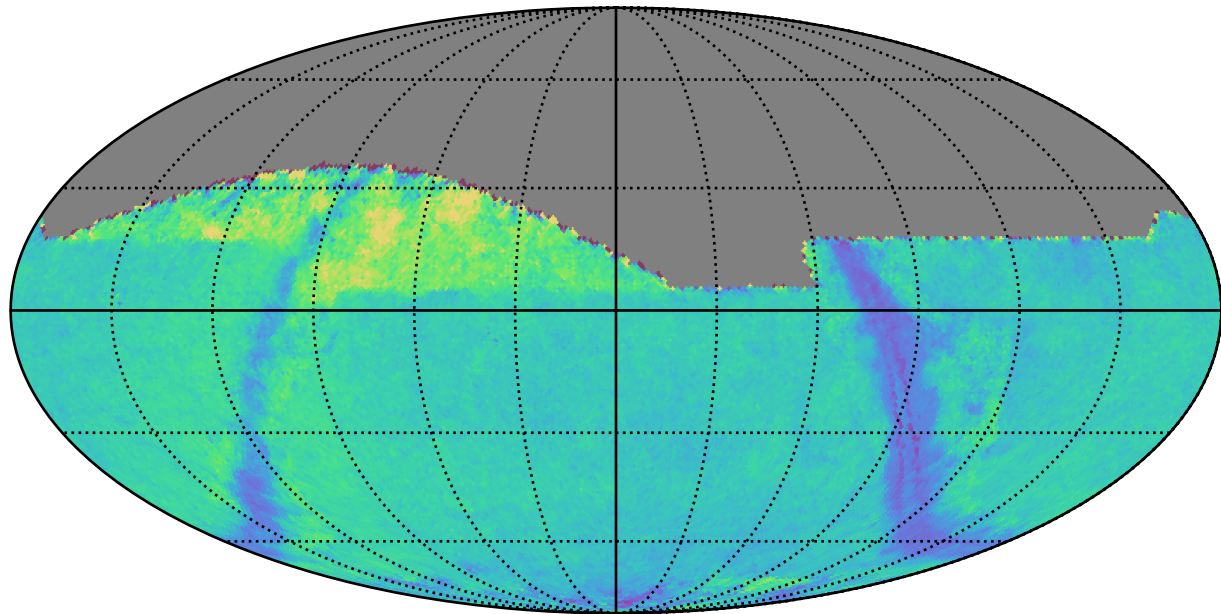

ddf_acor_sf30_lsf40_lsr10_v3.4_10yrs : GalplaneTimePerFilter_xray_binaries_map_i

GalplaneTimePerFilter_xray_binaries_map_i
(filter mag MJD s)