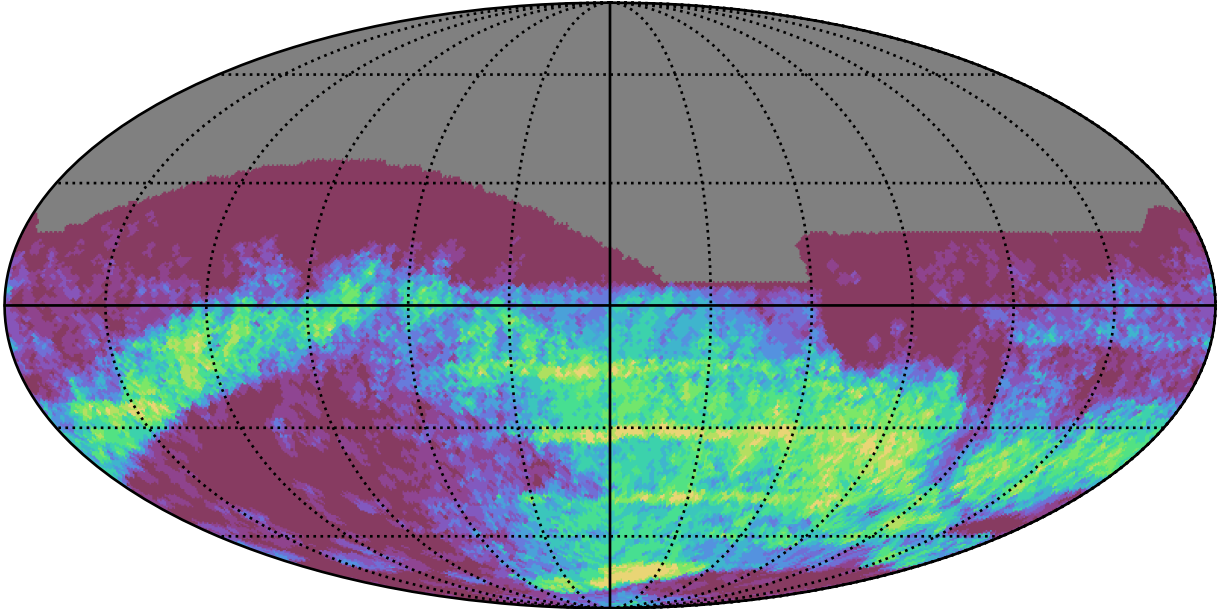

ddf_acor_sf30_lsf40_lsr10_v3.4_10yrs : GalPlaneSeasonGapsTimescales_xray_binaries_map_Tau_10_0

0.0 0.1 0.2 0.3 0.4 0.5 0.6 0.7 0.8 0.9 1.0
GalPlaneSeasonGapsTimescales_xray_binaries_map_Tau_10_0
(MJD mag)