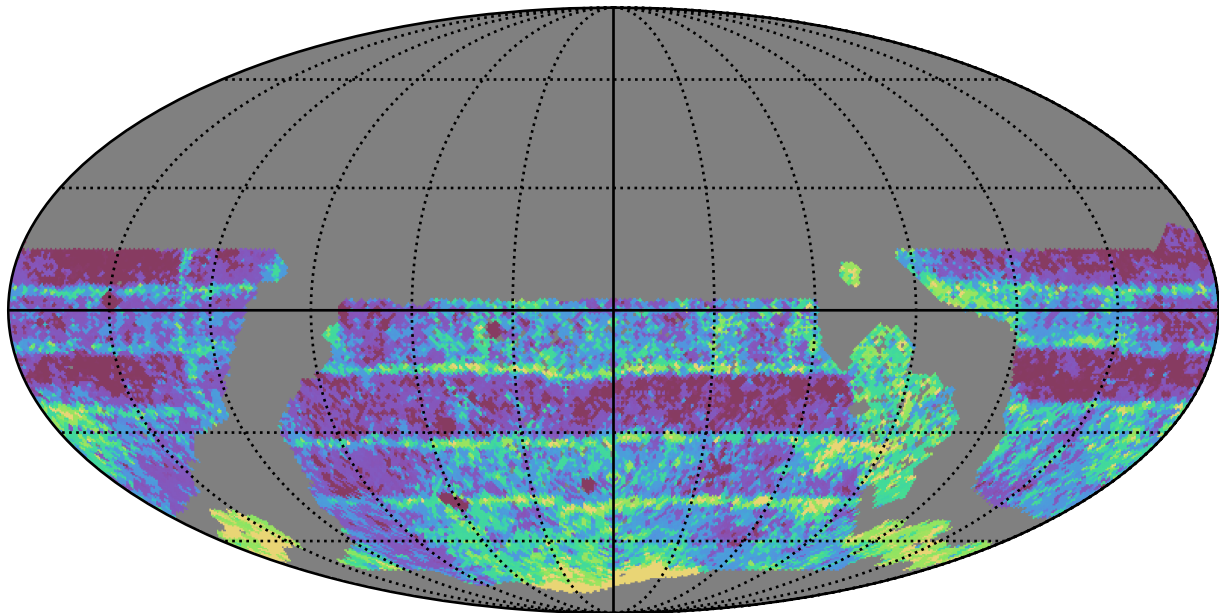

ddf_acor_sf30_lsf40_lsr10_v3.4_10yrs WFD r band: Median Inter-Night Gap

Median Inter-Night Gap (days)