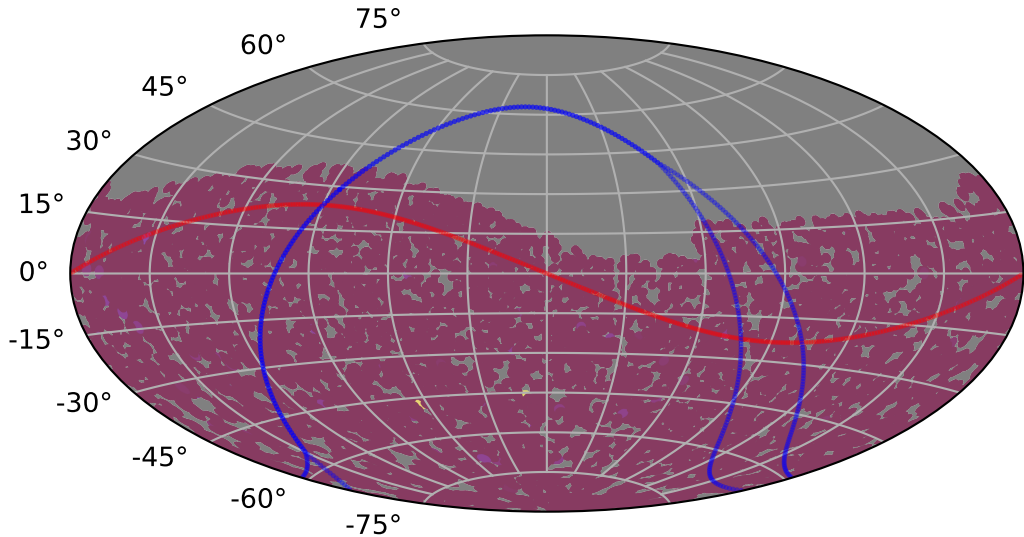

ddf_acor_sf25_lsf40_lsr50_v3.4_10yrs : TDE_Quality_some_color_pu_pnum

TDE_Quality_some_color_pu_pnum
(Bad: 0, Good (obs every 2 night): 1)