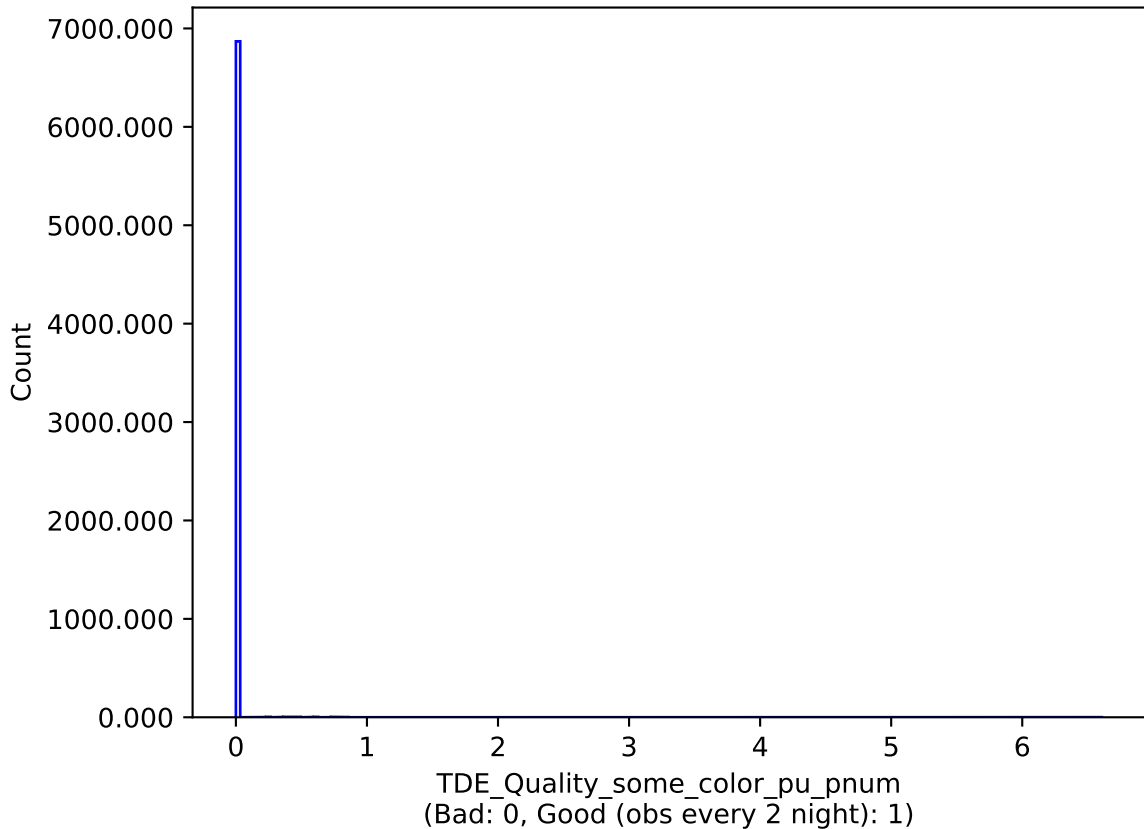

ddf_acor_sf25_lsf40_lsr50_v3.4_10yrs : TDE_Quality_some_color_pu_pnum

(Bad: 0, Good (obs every 2 night): 1)